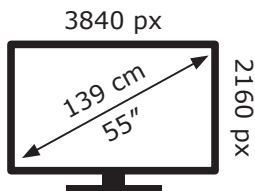

ENERGY

TCL

55C645

84 kWh/1000h

ABCDEF**G**

HDR

155 kWh/1000h

2019/2013