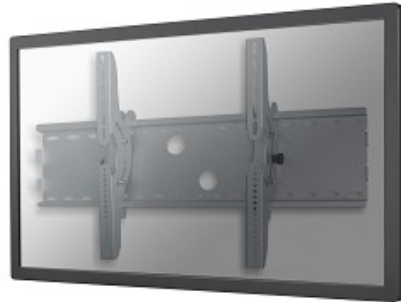

**THE BEST SUPPORT
FOR YOUR AV & IT HARDWARE**
T: + 31(0)23-5478888 | E: info@newstar.eu | W: www.newstar.eu

PLASMA-W200

NEWSTAR FLAT SCREEN WALL MOUNT

Newstar TV/Monitor Wall Mount (tiltable) for
37"-85" Screen - Silver

SPECIFICATIONS

Color	Silver
Distance to wall	7 cm
Height adjustment	None
Max. screen size	85
Max. weight	100
Min. screen size	37
Min. weight	0
Screens	1
Tilt (degrees)	30°
Type	Tilt
VESA maximum	865x480 mm
VESA minimum	200x200 mm
Warranty	5 year
EAN code	8717371440596

The NewStar wall mount, model PLASMA-W200 is a tiltable wall mount for flat screens up to 85" (216 cm). This mount is a great choice when you want the ultimate viewing flexibility with your flat screen. Depth of this mount is 7 centimetres.

NewStars' tilt (30°) technology allows the mount to change to any viewing angle to fully benefit from the capabilities of the flat screen. Depth of this mount is 7 centimetres.

NewStar PLASMA-W200 is suitable for screens up to 85" (216 cm). The weight capacity of this product is 100 kg each screen. The wall mount is suitable for screens that meet VESA hole pattern 200x200 to 865x480mm. Different hole patterns can be covered using NewStar VESA adapter plates.