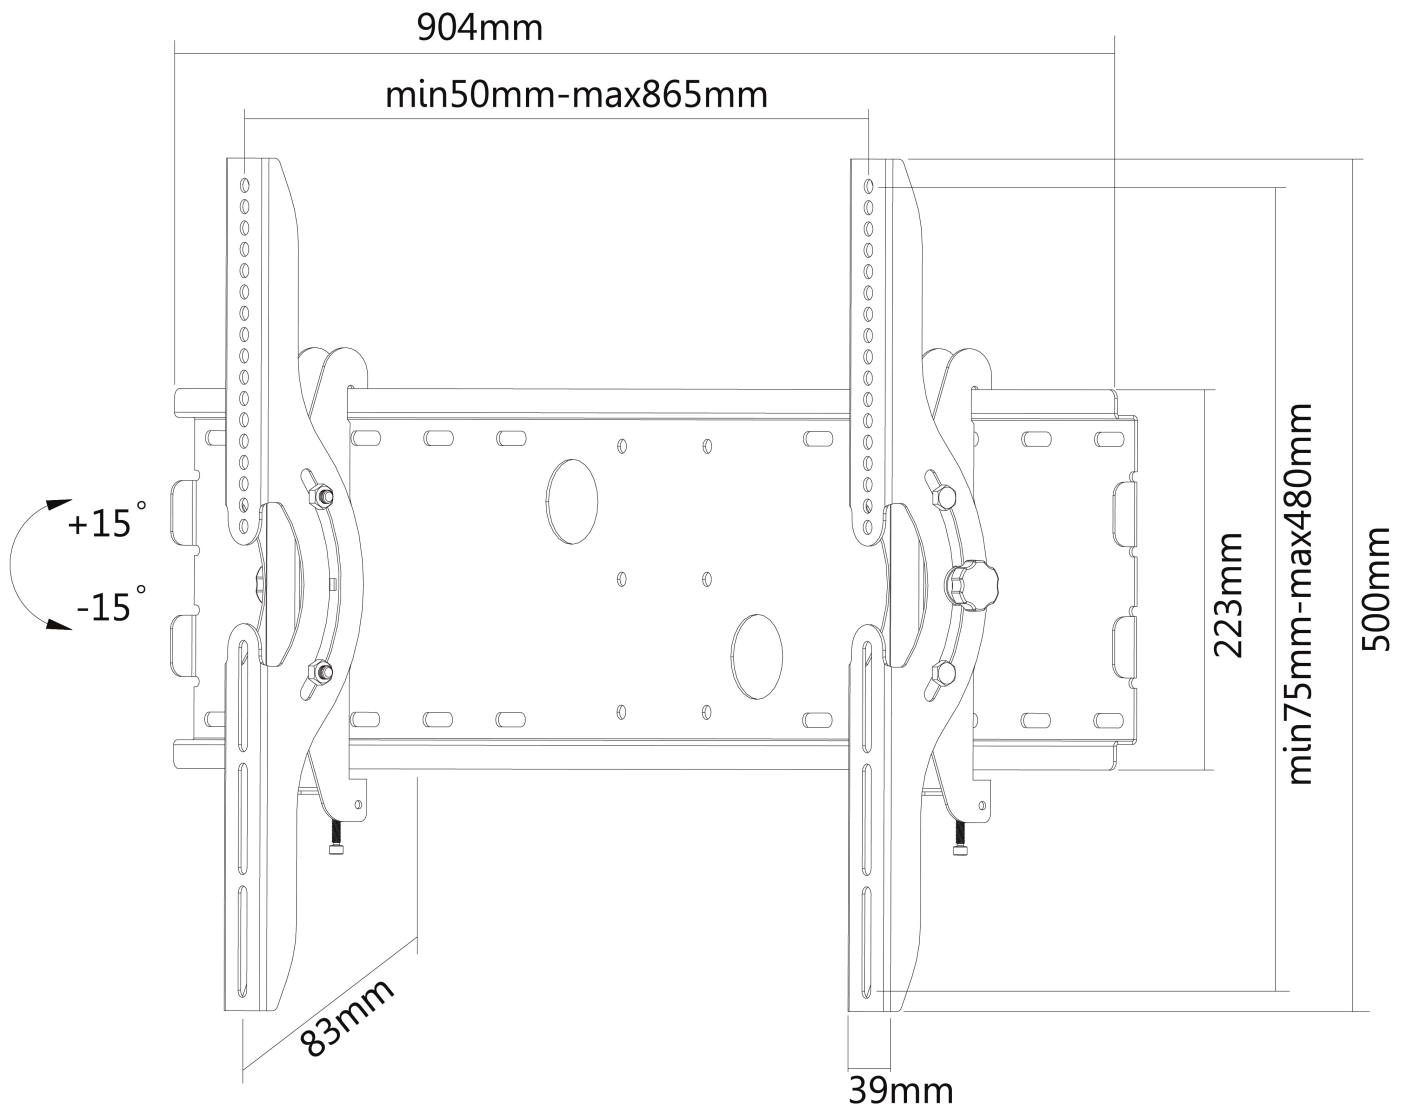

**THE BEST SUPPORT
FOR YOUR AV & IT HARDWARE**
T: +31(0)23-5478888 | E: info@newstar.eu | W: www.newstar.eu

PLASMA-W200

NEWSTAR FLAT SCREEN WALL MOUNT

NewStar Products Europe B.V.
Wateringweg 62/B
2031 EJ HAARLEM
THE NETHERLANDS

Phone : +31(0)23-5478888
Fax : +31(0)23-5478889
Email : info@newstar.nl
Website : www.newstar.eu

NewStar cannot be held liable for any inaccuracies and copyrights.
No part of this publication may be reproduced and/or published by print, photocopy, microfilm or in any other way, without prior written permission of NewStar Computer Products Europe BV.