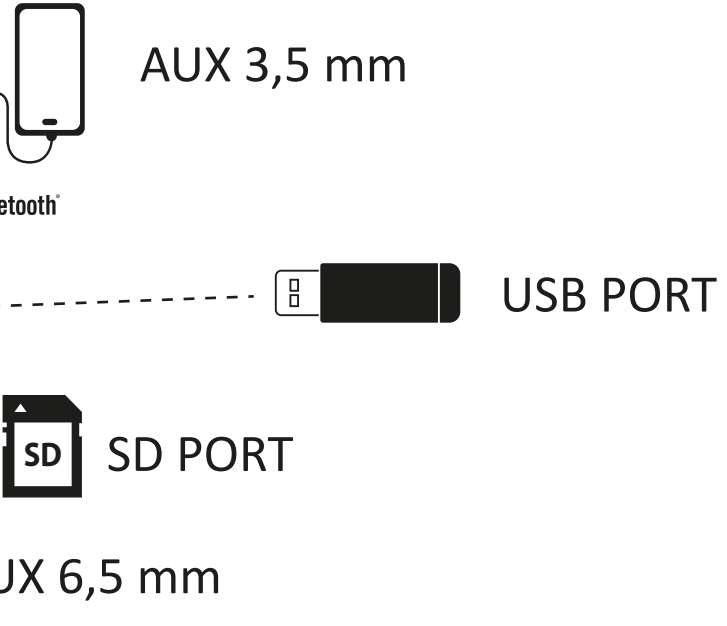

SPEAKER PARTY LED 20 WATT OF POWER

## SPEAKER PARTY LED 20 WATT OF POWER