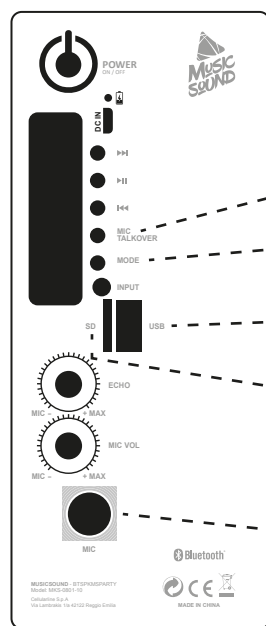

SPEAKER PARTY LED 20 WATT OF POWER

## SPEAKER PARTY LED 20 WATT OF POWER