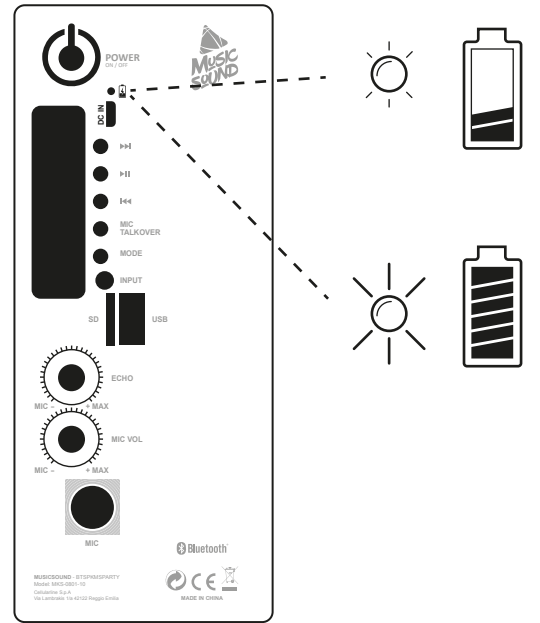

SPEAKER PARTY LED 20 WATT OF POWER

## SPEAKER PARTY LED 20 WATT OF POWER