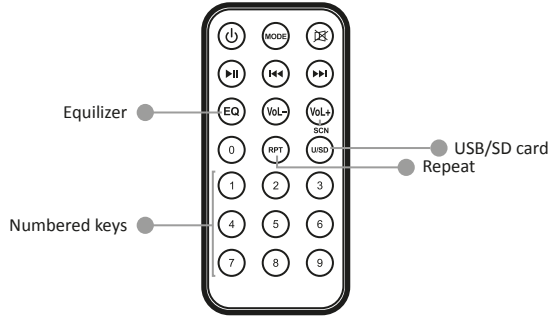

SPEAKER PARTY LED 20 WATT OF POWER

## SPEAKER PARTY LED 20 WATT OF POWER