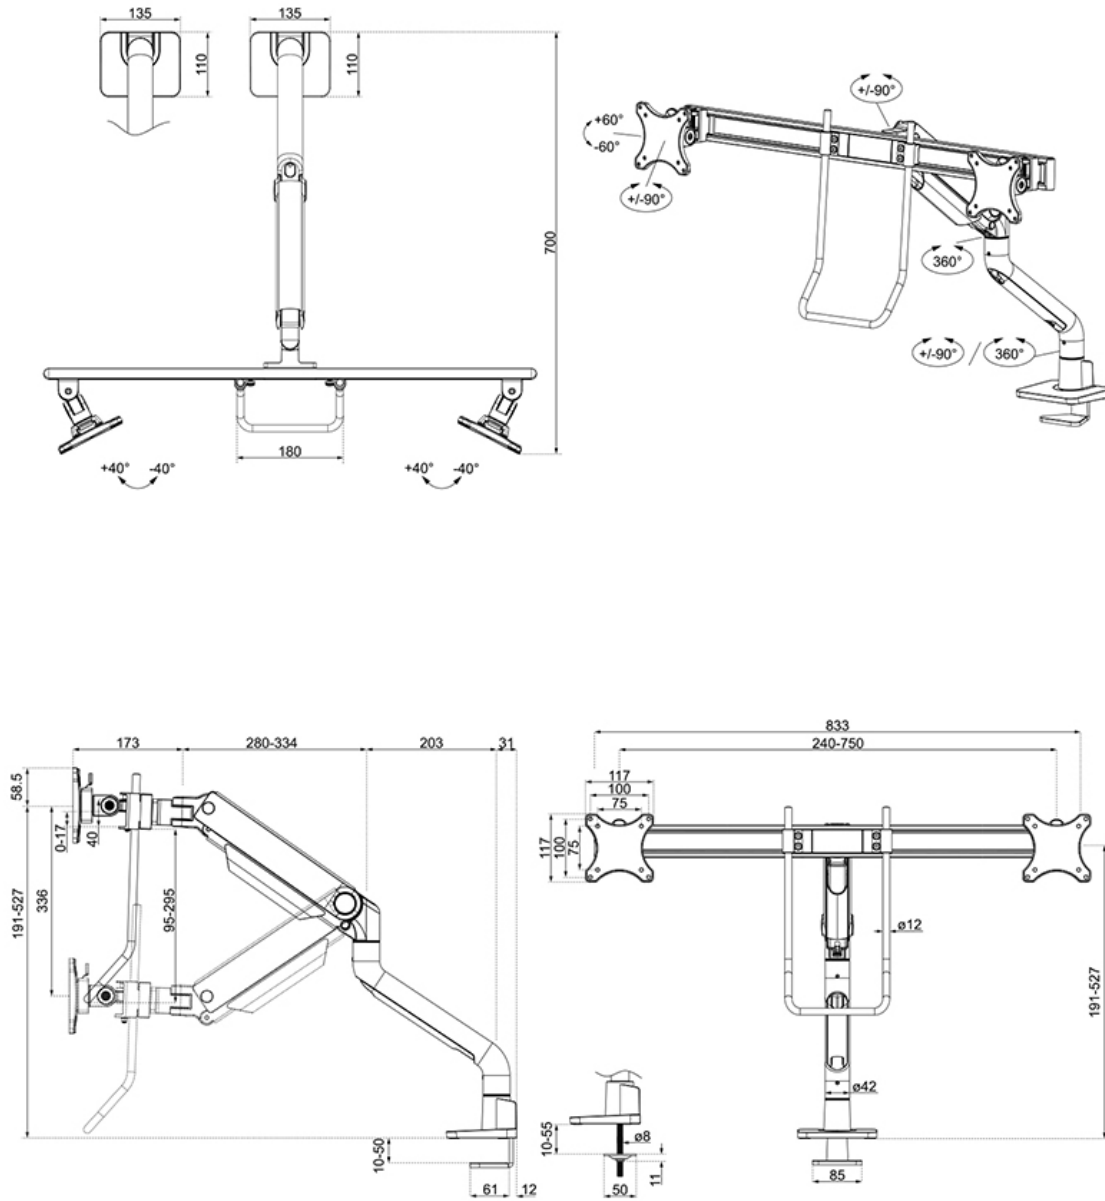

DS75S-950WH2

SPECIFICATIONS

GENERAL

Min. screen size*	17
Max. screen size*	32
Min. weight	1
Max. weight	8
Screens	2
Desk mount	Grommet Clamp
Distance to wall	20,4-74,1 cm
VESA maximum	100x100 mm
VESA minimum	75x75 mm

FUNCTIE

Type	Full motion
Height adjustment	19,1-52,7 cm
Width adjustment	107,4 cm
Depth adjustment	17,3-71 cm
Tilt (degrees)	+60°, -60°
Swivel (degrees)	+90°, -90°
Rotate (degrees)	+180°, -180°
Height	108,5 cm
Width	83,3 cm
Depth	73,9 cm
Adjustment type	Gas spring

INFORMATION

Series	NEXT One
Color	White
Main material	Aluminium
Warranty	10 year

*Please note: The inch sizes stated are just an indication, combined with the weight and VESA sizes. The maximum weight and VESA size are absolute restrictions for the products and should not be exceeded.

NEOMOUNTS DS75S-950WH2 MONITOR ARM 17-32" - GAS SPRING - TOPFIX - 180°-STOP

Neomounts

Neomounts

Neomounts NEXT One DS75S-950WH2 Dual crossbar monitor arm - 17-32" - 1-8 kg/screen - gas spring - 180°-stop - Topfix - Easy Install-model - 100% plastic-free packaging - white

The Neomounts DS75S-950WH2 NEXT One is a full motion desk mount for two screens up to 32" with a maximum weight capacity of 8 kg per screen. The versatile tilt (120°), rotate (360°) and swivel (180°) technology allows the mount to change to any viewing angle to fully benefit from the capabilities of the screen. Additionally, the mount has gas spring height adjustment (19,1-52,7 cm) and depth adjustment (17,3-71 cm), to create the perfect working position. The displays can be individually adjusted in height, to guarantee perfect screen alignment. Additionally, due to the flexibility of the VESA heads, the screens can be positioned in large cockpit setup. The handle is height adjustable for maximum comfort.

The DS75S-950WH2 features the nifty 180° stop mechanism, that allows you to safely adjust the mount even when it's placed close to a wall or separation panel without making contact with the wall. The smart cable management system ensures orderly routing of the cables.

The black VESA plates and crossbar of the NEXT One integrate stylishly with the black back of your screens. The DS75S-950WH2 is suitable for screens that meet VESA hole pattern 75x75 or 100x100 mm. For non-standard hole patterns, Neomounts has various optional VESA adapter plates available. The monitor arm is equipped with a Quick-release VESA system and comes with both a topfix clamp and grommet for quick and easy installation.

The packaging of the DS75S-950WH2 desk mount is 100% plastic free and entirely made from cardboard and paper. The NEXT One products have an extended warranty period of 10-years.

DS75S-950WH2

NEOMOUNTS DS75S-950WH2 MONITOR ARM 17-32" - GAS SPRING - TOPFIX - 180°-STOP

Neomounts

Measuring unit: mm