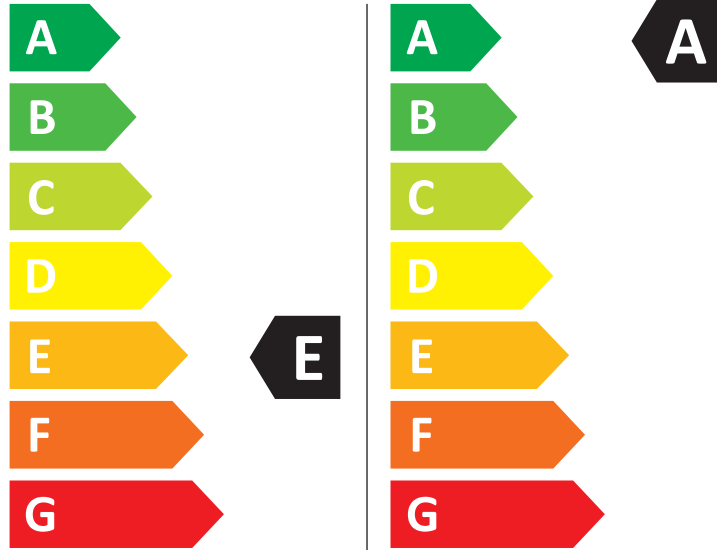

ENERG

SAMSUNG

WD11T554AWW

377 kWh/100

52 kWh/100

6,0 kg 10,5 kg

90 L 53 L

7:44 4:00