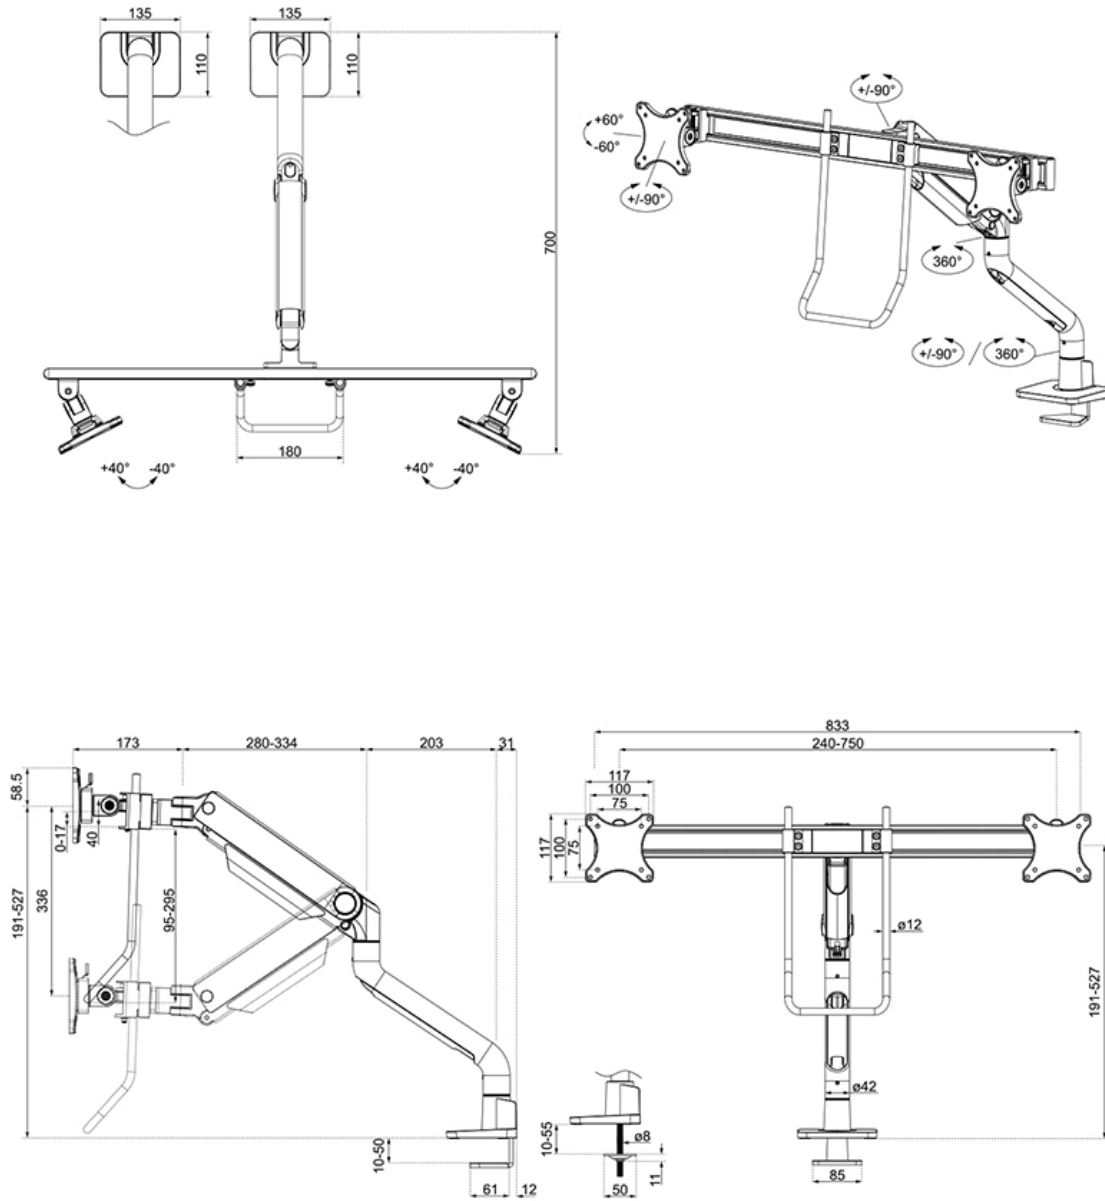

DS75S-950BL2

SPECIFICATIONS

GENERAL

Min. screen size*	17
Max. screen size*	32
Min. weight	1
Max. weight	8
Screens	2
VESA minimum	75x75 mm
VESA maximum	100x100 mm
Desk mount	Grommet Clamp
Distance to wall	20,4-74,1 cm

FUNCTIE

Type	Full motion
Height adjustment	19,1-52,7 cm
Width adjustment	107,4 cm
Depth adjustment	17,3-71 cm
Tilt (degrees)	+60°, -60°
Swivel (degrees)	+90°, -90°
Rotate (degrees)	+180°, -180°
Height	108,5 cm
Width	83,3 cm
Depth	73,9 cm
Adjustment type	Gas spring

INFORMATION

Series	NEXT One
Color	Black
Main material	Aluminium
Warranty	10 year

*Please note: The inch sizes stated are just an indication, combined with the weight and VESA sizes. The maximum weight and VESA size are absolute restrictions for the products and should not be exceeded.

NEOMOUNTS DS75S-950BL2 MONITOR ARM 17-32" - GAS SPRING - TOPFIX - 180°-STOP

Neomounts

Neomounts

Neomounts NEXT One DS75S-950BL2 Dual crossbar monitor arm - 17-32" - 1-8 kg/screen - gas spring - 180°-stop - Topfix - Easy Install-model - 100% plastic-free packaging - black

The Neomounts DS75S-950BL2 NEXT One is a full motion desk mount for two screens up to 32" with a maximum weight capacity of 8 kg per screen. The versatile tilt (120°), rotate (360°) and swivel (180°) technology allows the mount to change to any viewing angle to fully benefit from the capabilities of the screen. Additionally, the mount has gas spring height adjustment (19,1-52,7 cm) and depth adjustment (17,3-71 cm), to create the perfect working position. The displays can be individually adjusted in height, to guarantee perfect screen alignment. Additionally, due to the flexibility of the VESA heads, the screens can be positioned in large cockpit setup. The handle is height adjustable for maximum comfort.

The DS75S-950BL2 features the nifty 180° stop mechanism, that allows you to safely adjust the mount even when it's placed close to a wall or separation panel without making contact with the wall. The smart cable management system ensures orderly routing of the cables.

The black VESA plates and crossbar of the NEXT One integrate stylishly with the black back of your screens. The DS75S-950BL2 is suitable for screens that meet VESA hole pattern 75x75 or 100x100 mm. For non-standard hole patterns, Neomounts has various optional VESA adapter plates available. The monitor arm is equipped with a Quick-release VESA system and comes with both a topfix clamp and grommet for quick and easy installation.

The packaging of the DS75S-950BL2 desk mount is 100% plastic free and entirely made from cardboard and paper. The NEXT One products have an extended warranty period of 10-years.

DS75S-950BL2

NEOMOUNTS DS75S-950BL2 MONITOR ARM 17-32" - GAS SPRING - TOPFIX - 180°-STOP

Neomounts

Measuring unit: mm