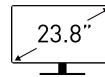

SPECIFICATIONS

PANEL SIZE	23.8"
PANEL RESOLUTION	1920 x 1080 (FHD)
REFRESH RATE	100Hz
RESPONSE TIME	1ms (MPRT) / 4ms (GTG)
PANEL TYPE	IPS
VIEWING ANGLE	178°(H) / 178°(V)
ASPECT RATIO	16:9
CONTRAST RATIO	1000:1
sRGB	119% (CIE 1976)
ACTIVE DISPLAY AREA (MM)	527.04(H) x 296.46(V)
PIXEL PITCH (H X V)	0.2745(H) x 0.2745(V)
SURFACE TREATMENT	Anti-glare
DISPLAY COLORS	16.7M
COLOR BIT	8 bits
VIDEO PORTS	1x HDMI™ (1.4) 1x DP (1.2a)
AUDIO PORTS	1x Headphone-out
KENSINGTON LOCK	Yes
SPEAKER	2x 3W
VESA MOUNTING	75 x 75 mm
POWER TYPE	External Adaptor (12V 2.5A)
POWER INPUT	100~240V, 50~60Hz
ADJUSTMENT (TILT)	-5° ~ 20°
ADJUSTMENT (SWIVEL)	-30° ~ 30°
ADJUSTMENT (PIVOT)	-90° ~ 90°
ADJUSTMENT (HEIGHT)	0 ~ 110 mm
DIMENSION (W X H X D)	541.93 x 182.16 x 421.79 mm (21.34 x 7.17 x 16.61 inch)
WEIGHT (NW / GW)	2.95 kg (6.5 lbs) / 4.15 kg (9.15 lbs)
CERTIFICATES	CB/CE Energy Star
VIDEO INPUT COMPATIBILITY	PC, Mac, PS5™, PS4™, Xbox, Mobile, Notebook * All trademarks and the registered trademarks are the property of their respective owners.
Note	HDMI™: 1920 x 1080 (Up to 100Hz) DP: 1920 x 1080 (Up to 100Hz) Adaptive Sync Support

FEATURES

23.8" Screen Size

View your applications, spreadsheets and more with a perfect 23.8 inches screen

IPS Grade Panel

Instantly optimize the screen colors and brightness to ensure that you enjoy every detail at its best while creating your own on-line video