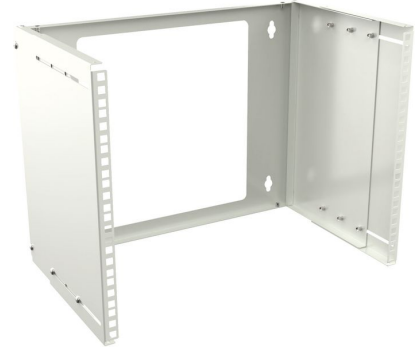

MPN: RAR215WH

by Logon 19" 8U Adjustable Depth Open Frame Rack Wall Mount

Product Dimensions: 515 x 250-430 x 376mm

Wallmounted 19" rack brackets with adjustable depth.

Can be used in all types of fields but is especially designed for the installation of smaller local area networking (LAN) cabling and hardware, and the housing of surveillance and audio visual equipment.

Its portability is very easy thanks to its foldable structure.

Specifications

Features	Adjustable depth	Yes
	Adjustable mounting rails	Yes
	Cable entry point	Yes
	Castor wheels	No
	Frame type	Open
	Material	Steel
	Mounting hole shape	Round
	Preassembled	Yes
	Product colour	White
	Rack capacity	8U
	Soundproof	No
	Type	19" Wall Mounted Rack
	Vendor information	Brand Name
Warranty		5 Year(s)
Weight & dimensions	Size (imperial)	19 "

Other products in this series

Rack capacity	Black	White
10U	RAR220BL	RAR220WH
13U	RAR225BL	RAR225WH
16U	LVN-OPEN-16U-BL	
2U	RAR200BL	RAR200WH
3U	RAR235BL	RAR235WH
4U	RAR205BL	RAR205WH
6U	RAR210BL	RAR210WH
8U	LVN-OPEN-8U-BL	RAR215WH