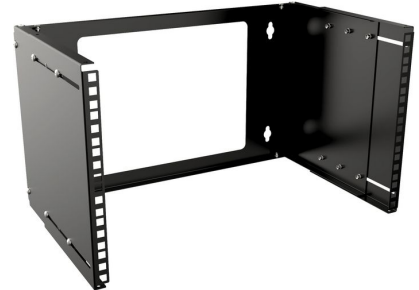

MPN: RAR210BL

# by Logon 19" 6U Adjustable Depth Open Frame Rack Wall Mount

Product Dimensions: 515 x 250-430 x 286mm

Wallmounted 19" rack brackets with adjustable depth.

Can be used in all types of fields but is especially designed for the installation of smaller local area networking (LAN) cabling and hardware, and the housing of surveillance and audio visual equipment.

Its portability is very easy thanks to its foldable structure.

## Specifications

<b>Features</b>	<b>Adjustable depth</b>	Yes
	<b>Cable entry point</b>	Yes
	<b>Castor wheels</b>	No
	<b>Frame type</b>	Open
	<b>Material</b>	Steel
	<b>Maximum weight capacity</b>	20 kg
	<b>Mounting hole shape</b>	Round
	<b>Preassembled</b>	Yes
	<b>Product colour</b>	Black
	<b>Rack capacity</b>	6U
	<b>Soundproof</b>	No
	<b>Type</b>	19" Wall Mounted Rack
	<b>Vendor information</b>	<b>Brand Name</b>
<b>Warranty</b>		5 Year(s)
<b>Weight &amp; dimensions</b>	<b>Size (imperial)</b>	19 "