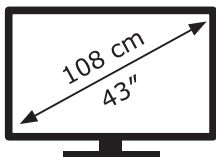

# ENERG

LG Electronics

43NANO756QC

**54** kWh/1000h

ABCDEF**G**

**82** kWh/1000h

3840 px

2160 px