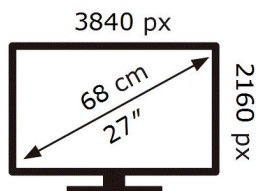

ENERG

SAMSUNG

S27CM703UU

26 kWh/1000h

ABCDEF **G**

47 kWh/1000h

2019/2013