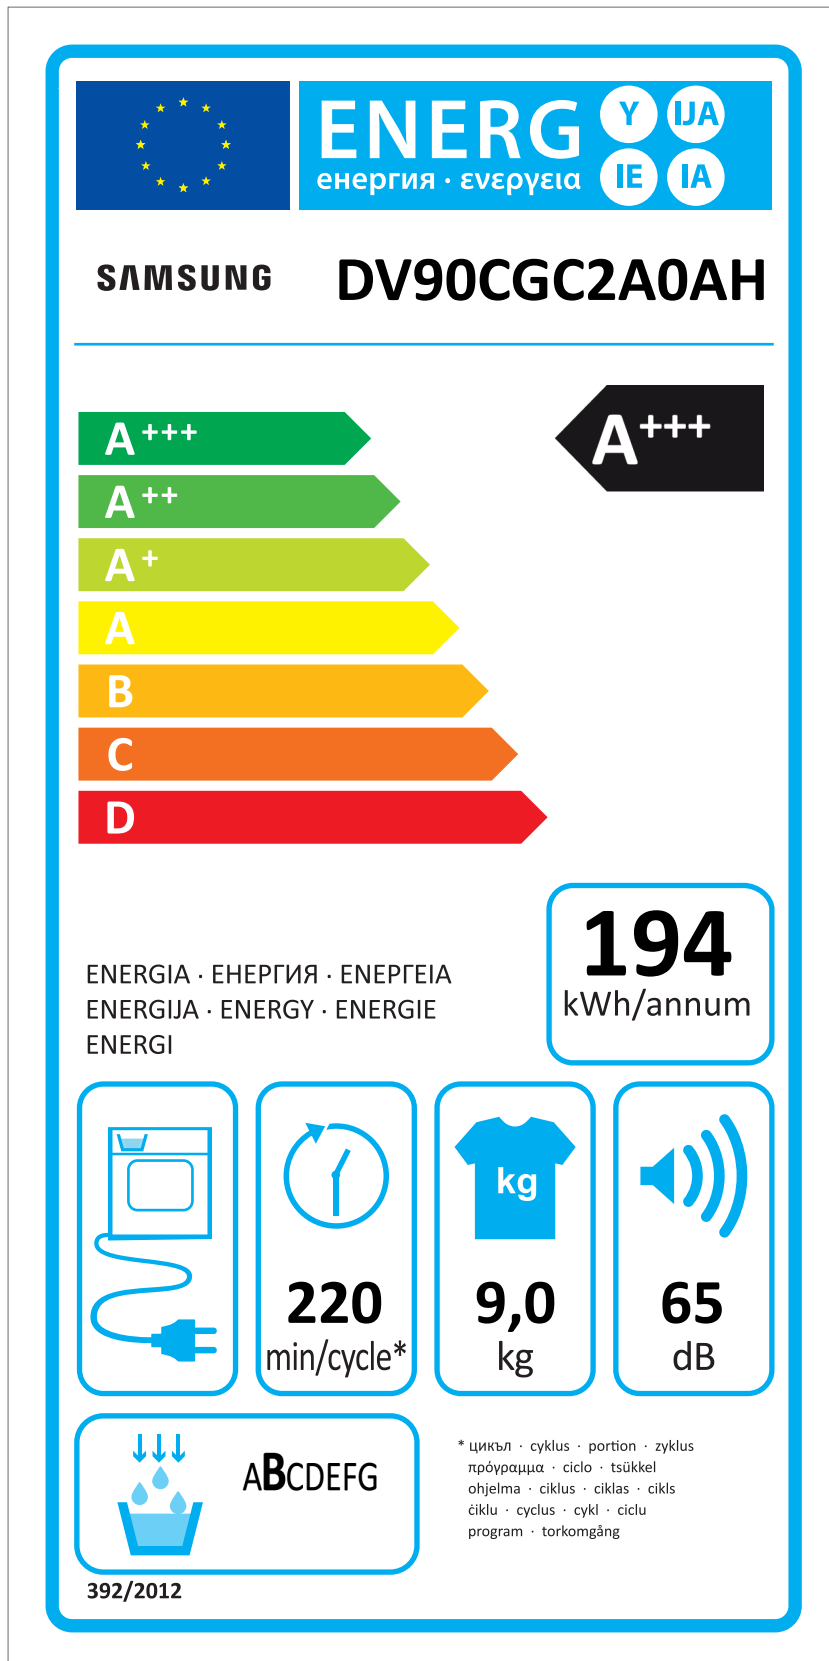

ERP LABEL ENERGY (DRYER CONDENSER TYPE)

CODE : DC68-03225C
Size : 110 x 220 (mm)
Material : ART