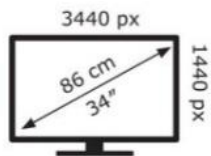

Lenovo

T34w-30(A223403T0)

31 kWh/1000h

ABCDEF**G**
HDR
38 kWh/1000h

2019/2013

Lenovo

T34w-30(A223403T0)

31 kWh/1000h