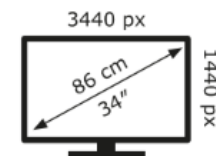

31 kWh/1000h

ABCDEF**G**
HDR
38 kWh/1000h