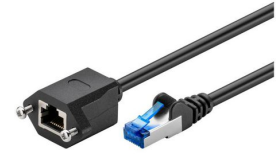

# CAT6A S/FTP Extension Cable LSZH

## 1m, Black

This High Speed CAT6A extension cable (Ethernet 10BASE-T/ 100BASE-TX/ 1000BASE-T, 10 Gigabit (10/100/1000/10000 Mbit) is especially made for game consoles with high resolution image (4k/120Hz, 8k/60Hz) such as Sony Playstation 5 (PS 5) or Microsoft Xbox X.

- mounting, for example, to a slot bracket, cable duct or an enclosure with corresponding opening
- with mounting flange, hole spacing (thread): 25 mm
- double shielded network cable extension for extending your network components
- pairs screening: PIMF (pairs in metal foil) + outer shield: braiding
- with gold plated PINs
- plug with latch protection, molded RJ45 socket

## Specifications

<b>Certificates</b>	<b>Certification</b>	RoHS, CE
<b>Features</b>	<b>AWG wire size</b>	27/7
	<b>Cable length</b>	1 m
	<b>Cable shape</b>	Round
	<b>Cable shielding</b>	S/FTP (S-STP)
	<b>Cable standard</b>	Cat6a
	<b>Cabling technology</b>	1000Base-T
	<b>Conductor material</b>	Copper
	<b>Conductor type</b>	Stranded
	<b>Connector 1</b>	RJ45
	<b>Connector 1 gender</b>	Male
	<b>Connector 2</b>	RJ45
	<b>Connector 2 gender</b>	Female
	<b>Connector contacts plating</b>	Gold
	<b>Connector shielding</b>	Yes
	<b>Ethernet interface type</b>	10 Gigabit Ethernet
	<b>Frequency</b>	500 MHz
	<b>Halogen-free</b>	Yes
	<b>Molded cable boot</b>	Yes
	<b>Plug and Play</b>	Yes
	<b>Power over Ethernet (PoE)</b>	Yes
<b>Product colour</b>	Black	
<b>RoHS compliance</b>	Yes	
<b>Other features</b>	<b>Cable diameter</b>	6.2 mm
	<b>Technical features</b>	Kink Protection, strain relief and Latch Protection