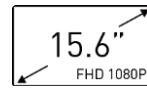

Tripod not included.

Accessory :
L-Shaped Type-C & Mini HDMI to HDMI cables

SPECIFICATIONS

Type / Size	15.6"
Active Display Area (mm)	344.16(H) x 193.59(V)
Curvature	Flat
Panel Type	IPS
Resolution	1920 x 1080 (FHD)
Pixel Pitch	0.17925(H) x 0.17925(V)
Aspect Ratio	16:9
Brightness (nits)	250
Contrast Ratio	800:1
Refresh Rate	60Hz
Response Time	4ms (GTG)
View Angles	170°(H) / 170°(V)
sRGB	53% (CIE 1976)
Surface Treatment	Anti-glare
Display Colors	16.7M
Color Bit	8 bits (6 bits + FRC)
Video Interface	1x Mini-HDMI (2.0b) 2x Type-C (DP 1.2a signal with Alt mode & 15W Power Delivery / Power Input)
Speaker	2x 1.5W
Power Type	External USB Power (Type C interface)
Adjustment (Tilt)	0° ~ 180° (stand 13mm lengthened)
Kensington Lock	N/A
Tripod Socket	1/4" Standard Tripod Socket
VESA Mounting	N/A
Product Dimension with Stand (W x D x H)	362.26 x 17.8 x 232.92 mm (14.26x0.7 x 9.17 inch)
Product Dimension without Stand (W x D x H)	362.26 x 10.8 x 232.92 mm (14.26 x 0.43 x 9.17 inch)
Weight (NW / GW)	0.75 kg (1.65 lbs) / 1.6 kg (3.53 lbs)
Dimension (W x D x H) With Carton	430 x 301 x 62 mm (16.93 x 11.85 x 2.44 inch)
Accessory	1x L-shaped right angle Mini HDMI to HDMI cable, 1x L-shaped right angle Type-C to Type-C cable (1M), 1x Protection Bag, 1x Quick Guide
Note	HDMI: 1920 x 1080 (Up to 60Hz) Type-C: 1920 x 1080 (Up to 60Hz) Adaptive-Sync support

15.6" Screen Size

Boost the productivity & magnify your entertainment with a 15.6 inches screen and experience a breathtaking screen that comes with FHD resolution

Portable Design

Bring it anywhere you want without any strain or pressure.