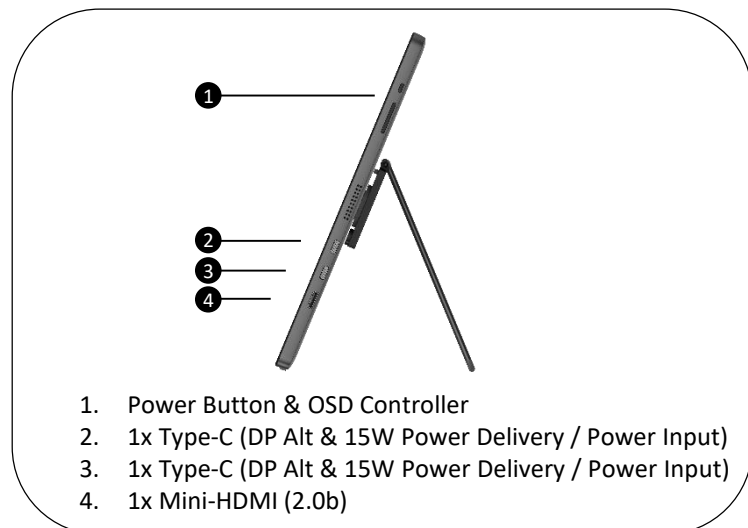

Ultra Slim

Ultra slim profile offers a minimalistic look that looks great in any space and desk.

IPS Panel

Instantly optimize the screen colors and brightness to ensure that you enjoy every detail at its best

Help user to have a self-check eyes & remind to take a rest while using the monitor for a long time.

Built-in Speakers

Built-in speakers allow you to listen clearly without connecting external speakers

1. Power Button & OSD Controller
2. 1x Type-C (DP Alt & 15W Power Delivery / Power Input)
3. 1x Type-C (DP Alt & 15W Power Delivery / Power Input)
4. 1x Mini-HDMI (2.0b)