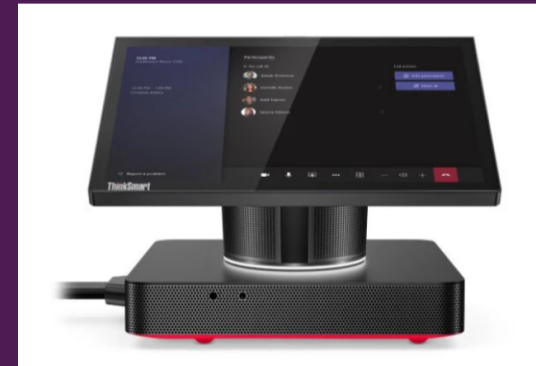

ThinkSmart Hub

This next-generation meeting room system facilitates superior collaboration and teamwork from anywhere around the globe. Built on the Microsoft Teams Room platform, it enables employees to chat in real time. It comes with strong features like the 8th generation Intel Core i5 Processor for a seamless experience; a compact design and a completely redesigned clutter-reducing cable management system give the tabletop an organized look and feel.

Enjoy immersive sound from anywhere in the meeting room with its four built-in 3W speakers and four dual-array mics. The 10.1" FHD (1920 x 1200) antiglare, smudge-resistant display features 320 nits brightness; its 360-degree rotatable touchscreen allows users to share control and collaborate effectively.

With one-touch start functionality, join meetings instantly without any delay. Plus, it has the subscription-based ThinkSmart Manager console – a centralized location from where IT teams can deploy, manage, and troubleshoot all Hub devices.

Intel UHD Graphics 620

Memory

8 GB (Dual-Channel) DDR4-2400 MHz

Storage

128 GB PCIe TLC SSD

Audio

4x premium tuned speakers

4x omnidirectional mics for 360-degree audio capture