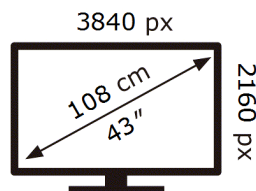

SAMSUNG

QE43Q65CAU

51 kWh/1000h

ABCDEF **G**

102 kWh/1000h

2019/2013

ENERG

SAMSUNG