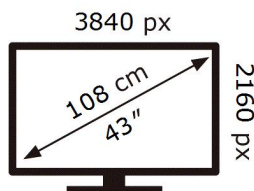

QE43Q65CAU

51 kWh/1000h

ABCDEF **G**

102 kWh/1000h

2019/2013