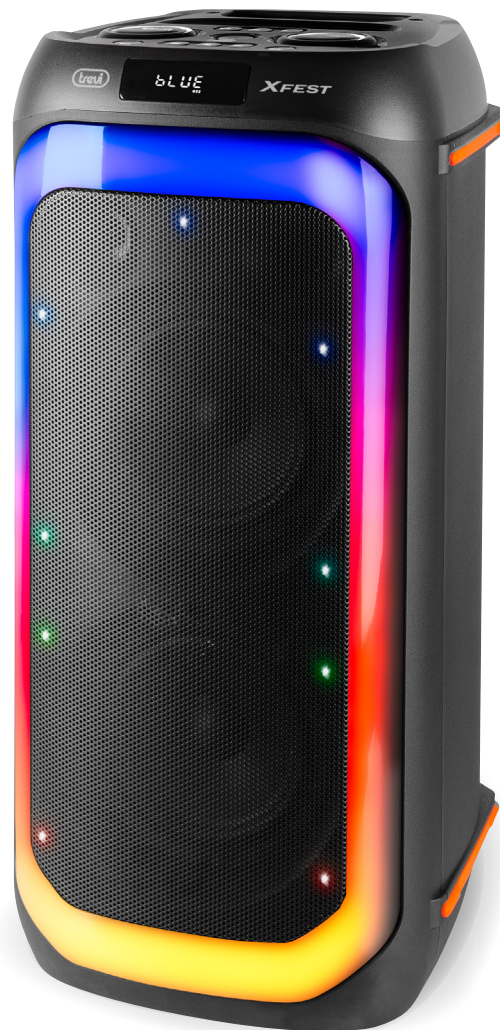

XF 780 KB

ALTOPARLANTE AMPLIFICATO MOVING DISCO LIGHT
AMPLIFIED SPEAKER MOVING DISCO LIGHT

2x 6,5" WOOFERS

WIRELESS AUDIO

AUX / USB / Micro SD

BASS REFLEX

TWS CONNECTION

BATT. RICARICABILE

www.trevi.it

- Riproduttore file MP3 da USB/ Micro SD
- Ingresso LINE IN/ 2 ingressi microfonici Jack 6.3mm
- 2 speakers 6,5"+ 1 tweeter
- Sistema 2 Vie Bass Reflex alta potenza
- Funzione TWS/ Audio Wireless
- Moving Disco Light multicolor
- Controllo Echo e volume sul microfono
- Display LED bianchi
- Funzione Karaoke/ Microfono dinamico
- Telecomando Full control
- Potenza totale 110W max
- Alimentazione: 230V~50Hz
- Batteria interna ricaricabile: 7,4V===3600mA

- MP3 player by USB/ micro SD memory
- LINE IN/ 2 microphones input Jack 6.3mm
- 2 speakers 6,5"+ 1 tweeter
- 2 way bass reflex - High power
- TWS function/ Wireless Audio
- Moving Disco Light multicolor
- Echo control, volume on microphone
- White LED display
- Karaoke function/ Dynamic microphone supplied
- Remote full control
- Power audio 110W max
- Power supply: 230V~50Hz
- Internal battery 7,4V===3600mA rechargeable

- Lecteur MP3 intégré USB/ Micro SD Card
- LINE IN/ 2 entrée de microphone
- Fonction TWS/ Audio sans fil
- Moving Disco Light multicolore
- Transport facile avec poignées
- Audio Puissance: 110W max
- Alimentation: 230V~50Hz
- Batterie interne rechargeable 7,4V=== 3600mA