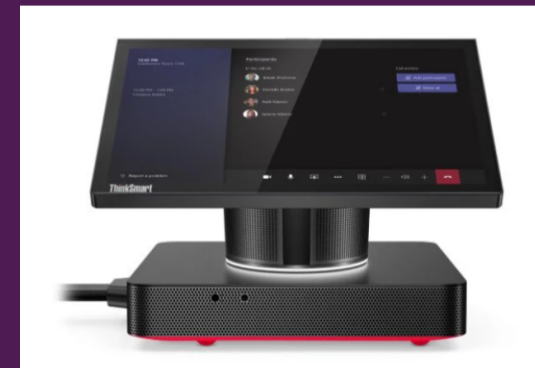

ThinkSmart Hub

This next-generation meeting room system facilitates superior collaboration and teamwork from anywhere around the globe. Built on the Microsoft Teams Room platform, it enables employees to chat in real time. It comes with strong features like the 8th generation Intel Core i5 Processor for a seamless experience; a compact design and a completely redesigned clutter-reducing cable management system give the tabletop an organized look and feel.

Enjoy immersive sound from anywhere in the meeting room with its four built-in 3W speakers and four dual-array mics. The 10.1" FHD (1920 x 1200) antiglare, smudge-resistant display features 320 nits brightness; its 360-degree rotatable touchscreen allows users to share control and collaborate effectively.

Intel UHD Graphics 620

Memory

8 GB (Dual-Channel) DDR4-2400 MHz

Storage

128 GB PCIe TLC SSD

Audio

4x premium tuned speakers

4x omnidirectional mics for 360-degree audio capture