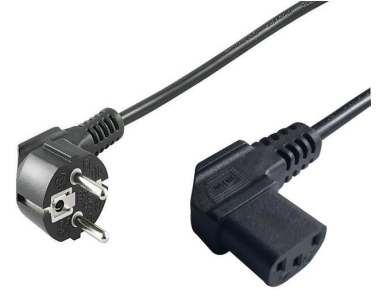

MPN: PE010510

Power Cord Schuko Angled - C13

Angled, 1m

Schuko (CEE 7/7) connection cables are approved for European countries like Germany, France, Austria and many others. This Power cord enables you to connect a monitor, PC or a projector to your a source.

- Approved for all European Countries

Specifications

Features	Cable length	1 m
	Connector 1	CEE 7/7
	Connector 1 form factor	Angled
	Connector 1 gender	Male
	Connector 2	C13
	Connector 2 form factor	Right
	Connector 2 gender	Female
	Product colour	Black
Vendor information	Brand Name	MicroConnect
	Warranty	25 Year(s)

Other products in this series

Cable length	
1	PE010510
1.8	PE010518
3	PE010530
5	PE010550