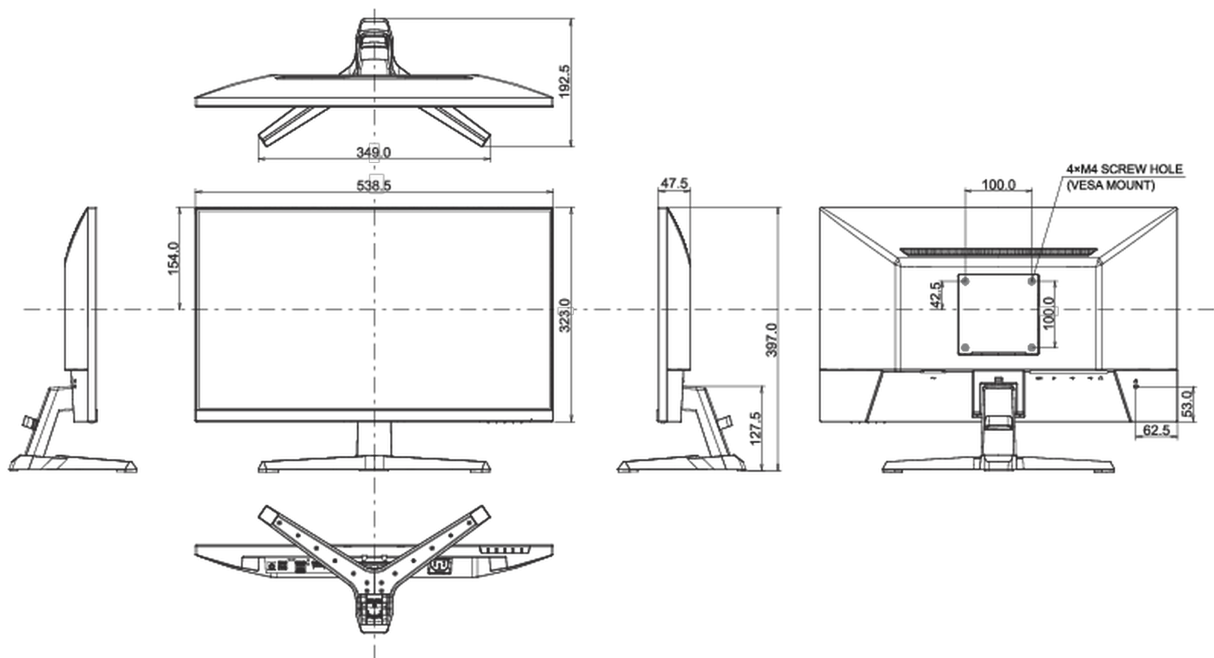

04 MECHANICAL

Display position adjustments	tilt
Tilt angle	22° up; 4° down
VESA mounting	100 x 100mm
Cable management system	yes

05 ACCESSORIES INCLUDED

Cables	power, USB, HDMI, DP
--------	----------------------

above 0.1%: Lead

08 DIMENSIONS / WEIGHT

Product dimensions W x H x D

538.5 x 397 x 192.5mm

Box dimensions W x H x D

615 x 126 x 405mm

Weight (without box)

3kg

Weight (with box)

4.4kg

EAN code

4948570122738

All trademarks and registered trademarks acknowledged. E & O E. Specification subject to change without notice. All LCD's comply with ISO-9241-307:2008 in connection with pixel defects.