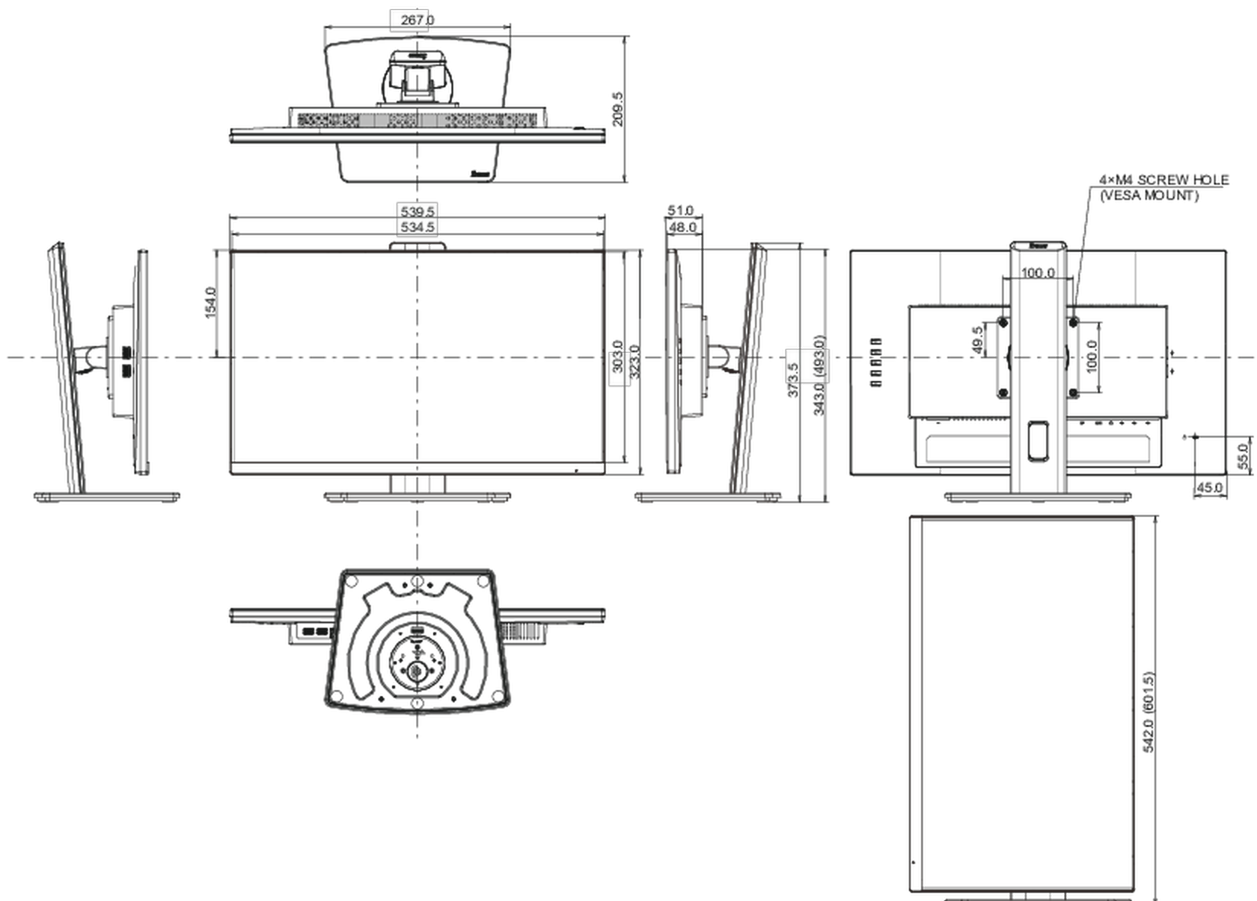

Cable management system

yes

05 ACCESSORIES INCLUDED

Cables

power, USB, HDMI, DP

Other

quick start guide, safety guide

06 POWER MANAGEMENT

Power supply unit

internal

Power supply

AC 100 - 240V, 50/60Hz

Power usage

15W typical, 0.5W stand by, 0.3W off mode

07 SUSTAINABILITY

Regulations

TCO Certified, CE, TÜV-Bauart, EAC, VCCI-B, PSE, RoHS support, ErP, WEEE, REACH, UKCA

REACH SVHC

above 0.1%: Lead

08 DIMENSIONS / WEIGHT

Product dimensions W x H x D

539.5 x 343 (493) x 209.5mm

Box dimensions W x H x D

610 x 398 x 159mm

Weight (without box)

4.9kg

EAN code

4948570123346