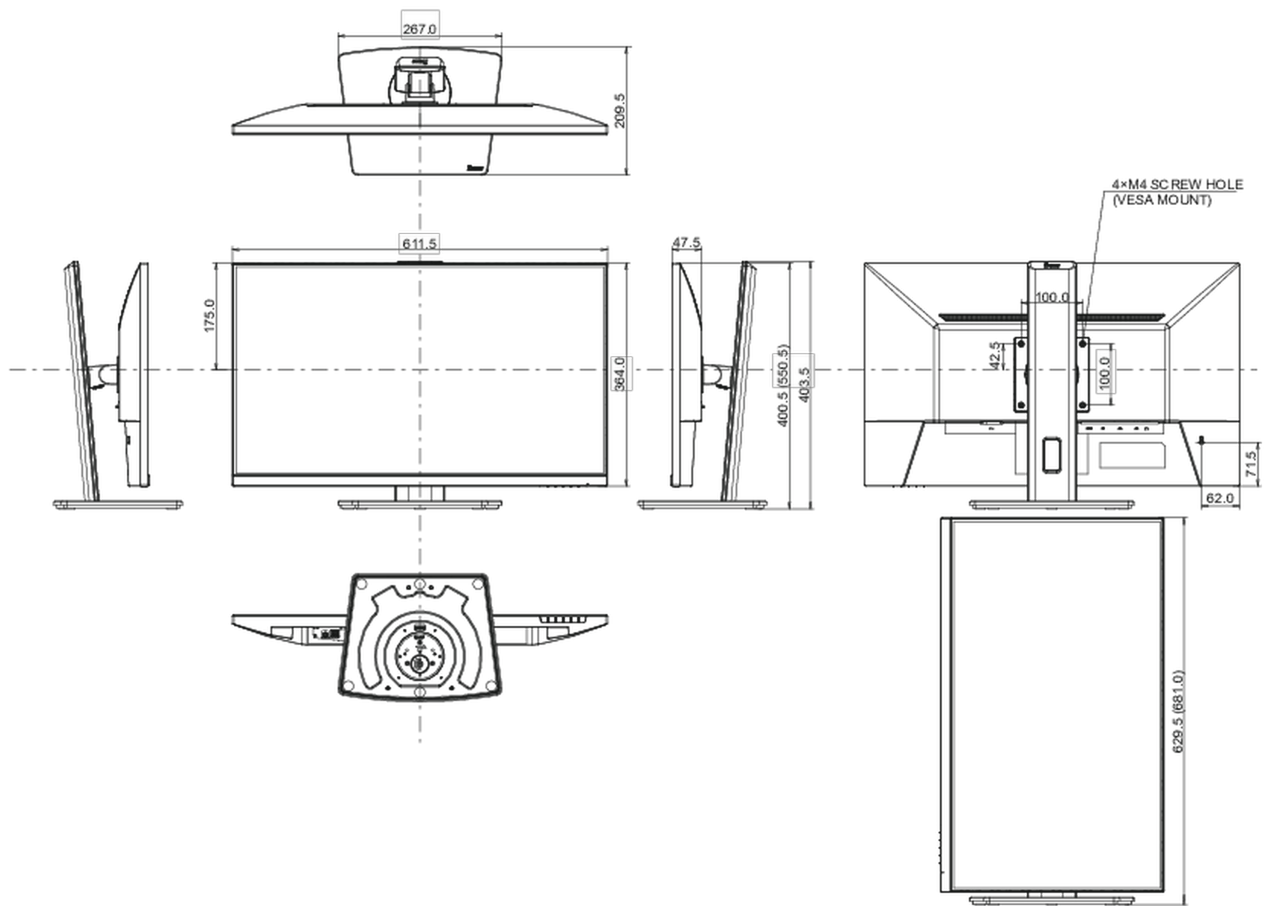

## 04 MECHANICAL

Display position adjustments	height, swivel, tilt, pivot (rotation both sides)
Height adjustment	150mm
Rotation (PIVOT function)	90°
Swivel stand	90°; 45° left; 45° right
Tilt angle	23° up; 5° down
VESA mounting	100 x 100mm

## 08 DIMENSIONS / WEIGHT

Product dimensions W x H x D	611.5 x 400.5 (550.5) x 209.5mm
Box dimensions W x H x D	691 x 447 x 142mm
Weight (without box)	5.4kg
Weight (with box)	6.5kg
EAN code	4948570123063