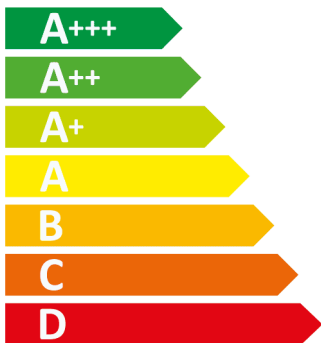

ENERGY

DeLonghi

D3VR 908-DF/SLATE

B

73 L

kWh/cycle

0,98 kWh/cycle