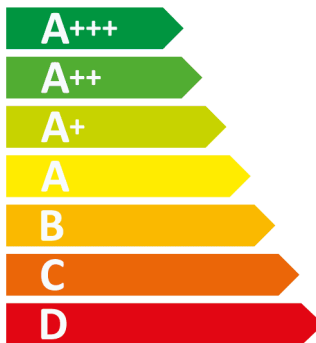

ENERGY

DeLonghi

D3VR 908-DF/SLATE

A

59 L

1,00 kWh/cycle

0,76 kWh/cycle