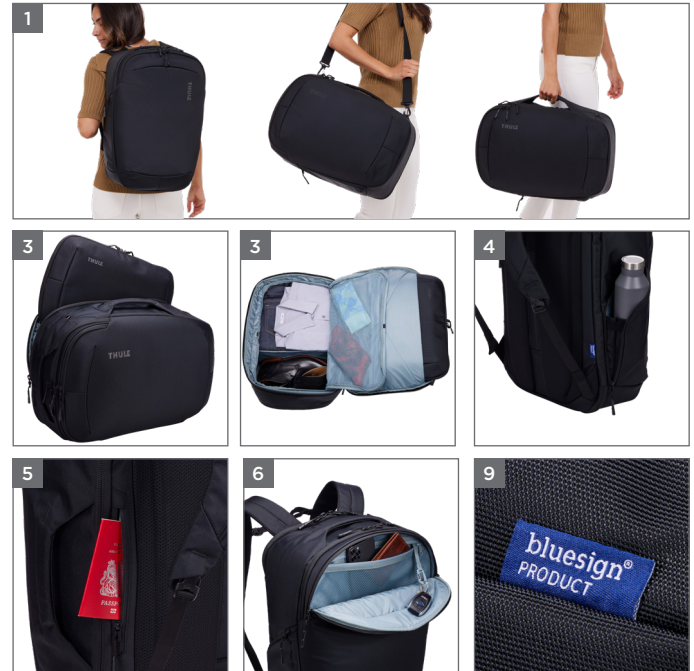

THULE SUBTERRA 2 CONVERTIBLE CARRY-ON

Thule Subterra 2 Convertible Carry-On TSD440

Thule Subterra Convertible Carry-on is a must-have for your travels, combining sleek design with adaptable features like the removable laptop attaché and fold-flat divider panel.

- Multiple carry options:** Carry the bag as a backpack with the stowable backpack straps, or as a duffel with shoulder strap
- Removable laptop attaché:** Removable laptop attaché including shoulder strap can be used as a sleeve, briefcase, or shoulder bag and protects your 16" laptop, 12.9" tablet, and tech accessories
- Divider panel for increased organization:** Keep belongings organized and separated with internal fold-flat divider
- Water bottle pocket:** Store your water bottle, umbrella or other small belongings in the zip closure side pocket
- Keep important items secure:** Back panel security pocket keeps vital items like a passport or wallet protected against your body
- Quick access to your essentials:** Front, zippered pocket provides quick access to keys, wallet, and smaller items
- Convenient to carry from all sides:** Smooth lifting and rearranging in overhead bins with top, side and bottom grab handles
- A bluesign® certified product:** bluesign® is a strict international criteria that ensures the protection of workers, consumers, and the environment
- High quality construction:** Durable construction thanks to the YKK zippers and 800D nylon that has a water-resistant finish free from PFCs, chemicals that can be harmful to the environment
- Carry-on compliant:** Complies with carry on requirements for most airlines