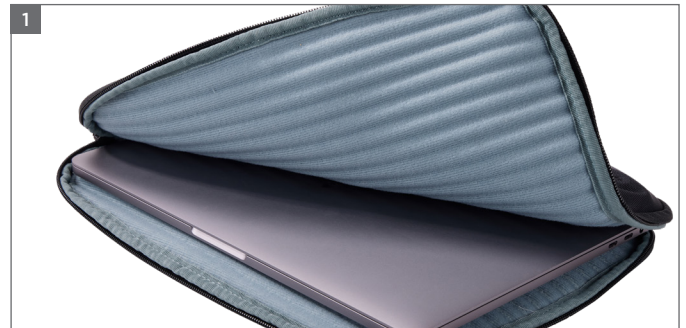

THULE SUBTERRA 2 MACBOOK SLEEVE 13"

Thule Subterra 2 MacBook Sleeve 13"

TSS413

The Thule Subterra laptop sleeve is perfect for the modern traveler, combining boldly simple aesthetics and thoughtful storage.

- Padded laptop sleeve:** Padded sleeve fits a 13" MacBook
- Protects your belongings:** The soft-lined, premium ribbed EVA interior ensures your laptop is protected
- Store your essential accessories:** The front accessory pocket allows for the storage of small items and accessories
- Quickly access your items:** Zipper opening runs from side to top, allowing quick access to your laptop from both horizontal and vertical directions
- A bluesign® certified product:** bluesign® is a strict international criteria that ensures the protection of workers, consumers, and the environment
- High quality construction:** Durable construction thanks to the YKK zippers and 800D nylon that has a water-resistant finish free from PFCs, chemicals that can be harmful to the environment