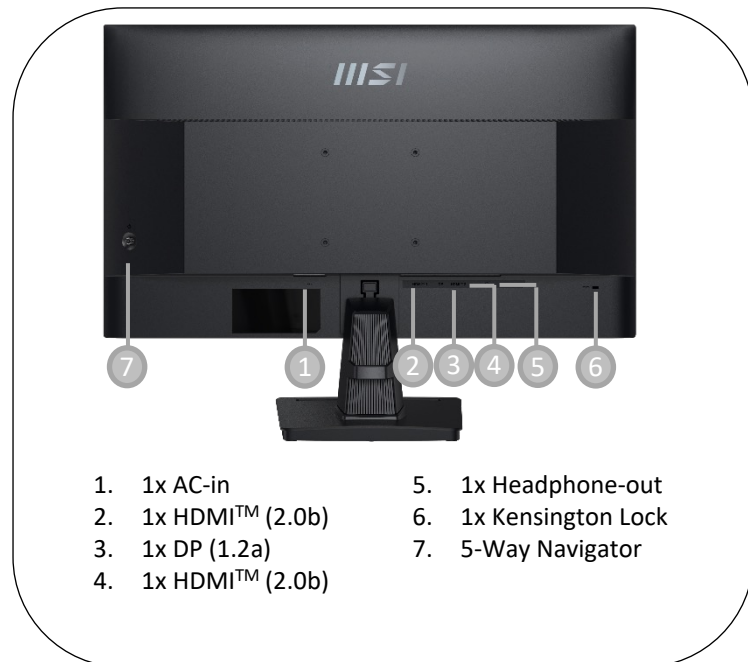

PRO MP275Q

Business & Productivity Monitor

SPECIFICATIONS

Type / Size	27"
Active Display Area (mm)	596.736(H) x 335.664(V)
Curvature	Flat
Panel Type	IPS
Resolution	2560 x 1440 (WQHD)
Pixel Pitch	0.3114(H) x 0.3114(V)
Aspect Ratio	16:9
Brightness (nits)	300 cd/m ²
Contrast Ratio	1300:1
Refresh Rate	100Hz
Response Time	1ms (MPRT) / 4ms (GTG)
View Angles	178° (H) / 178° (V)
sRGB	100% (CIE 1976)
Surface Treatment	Anti-glare
Display Colors	1.07B
Color Bit	10 bits (8 bits + FRC)
HDR Support	HDR Ready
Video Interface	2x HDMI™ (2.0b) 1x DP (1.2a)
Audio Interface	1x Headphone-out
Speaker	2 x 2W
Power Type	Internal Power
Power Input	100~240V, 50/60Hz
Adjustment (Tilt)	-5° ~ 20°
Kensington Lock	Yes
VESA Mounting	100 x 100 mm
Dimension with Stand (W x D x H)	614.0 x 207.2 x 456.7 mm (24.17 x 8.16 x 17.98 inch)
Dimension without Stand (W x D x H)	614.0 x 55.9 x 361.1 mm (24.17 x 2.20 x 14.22 inch)
Weight (NW / GW)	4.10 kg (9.04 lbs) / 5.54 kg (12.21 lbs)
Dimension (W x D x H) With Carton	688 x 128 x 448 mm (27.09 x 5.04 x 17.64 inch)
Dimension (W x D x H) With Outer Carton	708 x 146 x 480 mm (27.87 x 5.75 x 18.90 inch)
Accessory	1x HDMI Cable (1.5m), 1x Power Cord, 1x Quick Guide
Note	HDMI: 2560 x 1440 (Up to 100Hz) DP: 2560 x 1440 (Up to 100Hz) Adaptive-Sync Support

Accessory Slot Design

Enjoy a clean table with the accessory slot design where you can put your MSI Pen or Smartphone and you will not miss any important messages anymore.

Built-in Speakers

Built-in speakers allow you to listen clearly without connecting external speakers

VESA Mount Support

To be mounted on the wall of your office & home with a VESA standard design which can make it completely invisible on a desk

- | | |
|--------------------|-----------------------|
| 1. 1x AC-in | 5. 1x Headphone-out |
| 2. 1x HDMI™ (2.0b) | 6. 1x Kensington Lock |
| 3. 1x DP (1.2a) | 7. 5-Way Navigator |
| 4. 1x HDMI™ (2.0b) | |