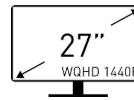

PRO MP275Q

Business & Productivity Monitor

SPECIFICATIONS

Type / Size	27"
Active Display Area (mm)	596.736(H) x 335.664(V)
Curvature	Flat
Panel Type	IPS
Resolution	2560 x 1440 (WQHD)
Pixel Pitch	0.3114(H) x 0.3114(V)
Aspect Ratio	16:9
Brightness (nits)	300 cd/m ²
Contrast Ratio	1300:1
Refresh Rate	100Hz
Response Time	1ms (MPRT) / 4ms (GTG)
View Angles	178° (H) / 178° (V)
sRGB	100% (CIE 1976)
Surface Treatment	Anti-glare
Display Colors	1.07B
Color Bit	10 bits (8 bits + FRC)
HDR Support	HDR Ready
Video Interface	2x HDMI™ (2.0b) 1x DP (1.2a)
Audio Interface	1x Headphone-out
Speaker	2 x 2W
Power Type	Internal Power
Power Input	100~240V, 50/60Hz
Adjustment (Tilt)	-5° ~ 20°
Kensington Lock	Yes
VESA Mounting	100 x 100 mm
Dimension with Stand (W x D x H)	614.0 x 207.2 x 456.7 mm (24.17 x 8.16 x 17.98 inch)
Dimension without Stand (W x D x H)	614.0 x 55.9 x 361.1 mm (24.17 x 2.20 x 14.22 inch)
Weight (NW / GW)	4.10 kg (9.04 lbs) / 5.54 kg (12.21 lbs)
Dimension (W x D x H) With Carton	688 x 128 x 448 mm (27.09 x 5.04 x 17.64 inch)
Dimension (W x D x H) With Outer Carton	708 x 146 x 480 mm (27.87 x 5.75 x 18.90 inch)
Accessory	1x HDMI Cable (1.5m), 1x Power Cord, 1x Quick Guide
Note	HDMI: 2560 x 1440 (Up to 100Hz) DP: 2560 x 1440 (Up to 100Hz) Adaptive-Sync Support

27" Screen Size

View your applications, spreadsheets and more with a perfect 27 inches screen and experience a breathtaking screen that comes with WQHD resolution

IPS Panel

Instantly optimize the screen colors and brightness to ensure that you enjoy every detail at its best