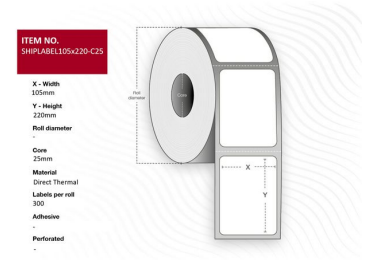

MPN: SHIPLABEL105X220-C25

Ship-label 105 x 220mm, Core 25mm. Direct Thermal, 300 labels per roll, 9 rolls per box. Ideal for DHL, DB Schenker, UPS, DSV & Postnord

Capture offers a full assortment of labels and thermal receipt rolls, in various sizes and paper types. Both bisphenol A-free rolls and rolls completely free of bisphenol.

Specifications

Features	Adhesive type	Permanent
	Format	Roll
	Perforated	Yes
	Print technology	Direct thermal
	Product colour	White
Other features	Quantity	300
	Quantity per box	9 pc(s)
Packaging content	Labels per pack	2700 pc(s)
	Labels per roll	300 pc(s)
	Ribbon included	No
	Rolls per pack	9
Vendor information	Brand Name	Capture
Weight & dimensions	Core diameter	2.5 cm
	Label height	22 cm
	Label width	10.5 cm