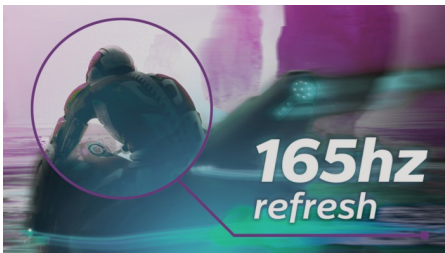

165 Hz Gaming

You play intense, competitive gaming. You demand display with lag free, ultra-smooth images. This Philips display redraws the screen image up to 165 times per second, effectively faster than a standard display. A lower frame rate can make enemies appear to jump from spot to spot on the screen,

making them difficult targets to hit. With 165 Hz frame rate, you get those critical missing images on the screen which shows enemy movement in ultra-smooth motion so you can easily target them. With ultra-low input lag and no screen tearing, this Philips display is your perfect gaming partner