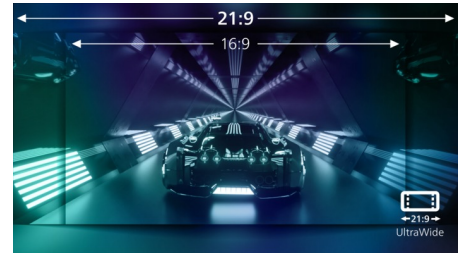

UltraWide CrystalClear images

These Philips screens deliver Crystal Clear, UltraWide Quad HD 3440 x 1440 pixel images. Utilising high-performance panels with high-density pixel count and 178/178 wide viewing angles, these new displays will make your images and graphics come alive. The UltraWide 21:9 format enables more productivity with more room for side-by-side comparisons and more viewable spreadsheet columns. Whether you are a demanding professional requiring extremely detailed information for CAD-CAM solutions or a financial wizard working on huge spreadsheets, Philips displays deliver Crystal Clear images.