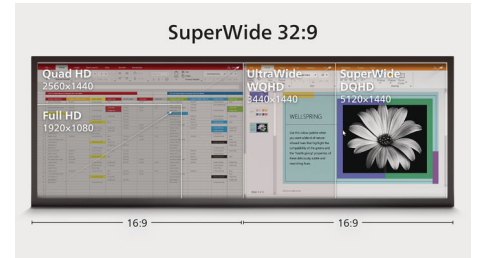

32:9 SuperWide

32:9 SuperWide 49" screen, with 5120 x 1440 resolution, is designed to replace multiscreen setups for massive wide view. It's like having two 27" 16:9 Quad HD displays side-by-side. SuperWide monitors offer screen area of dual monitors without the complicated setup.