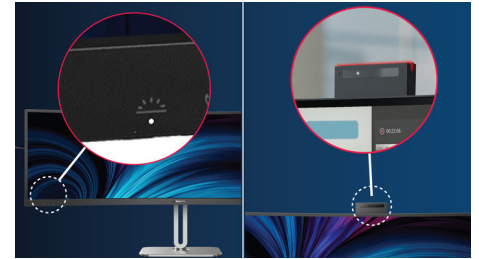

Busylight

This feature allows for privacy and optimal collaboration when working in a busy office setting. To transmit to others that they are busy, users can simply press the Busylight hotkey located on the bottom left menu of the monitor bezel and the light located on the webcam will turn red. In addition to this, the Busylight feature can also sync with user's Microsoft Teams status.