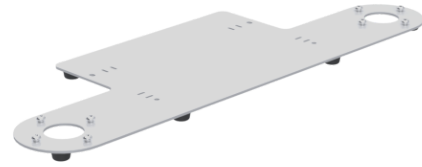

# Freestanding peripheral plate (for two poles) for Samsung 24" Kiosk - 02

## SKS006-02

The Freestanding peripheral plate (for one pole) allows for additional peripherals to be combined with the Samsung 24" kiosk.

This allows for combining the kiosk with one pole with a peripheral mount, where, for example, an external payment devices can be added.

The Freestanding peripheral plate sits underneath the Samsung kiosk and allows for neat cable management.

Compatible with two poles and a peripheral mount for additional flexibility with external devices  
Enables external devices, such as payment terminals, to be mounted securely with the Samsung 24" kiosk  
Located beneath the kiosk to provide neat and organized cable management  
5-year warranty

### Product Dimensions

<b>Unit Depth</b>	618 mm
<b>Unit Height</b>	15 mm
<b>Unit Weight</b>	2.25 kg