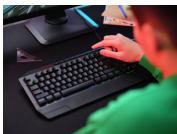

24722_pictures_productinuse_visual_2.jpg

ImageWidth: 3.000 px

ImageHeight: 2.250 px

ImageResolution: 300 dpi