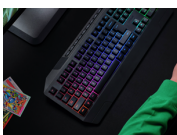

24722_pictures_productinuse_visual_6.jpg

ImageWidth: 3.000 px

ImageHeight: 2.250 px

ImageResolution: 300 dpi

Package Images