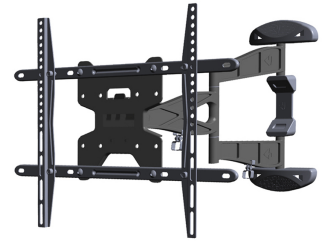

Neomounts

Neomounts TV/Monitor Wall Mount (Full Motion) for 32"-60" Screen - Black

The Neomounts wall mount, model LED-W500 is a full swing tilt- and swivel wall mount for flat screens up to 60" (152 cm). This mount is a great choice when you want the ultimate viewing flexibility with your flat screen TV. Effortless pull the display out from the wall, position it in almost any direction, turn it around corners and then smoothly return it to the wall when finished.

Neomounts' tilt (10°), rotation (6°) and swivel (180°) technology allows the mount to change to any viewing angle to fully benefit from the capabilities of the flat screen. The mount is easily depth adjustable from 4 to 50 centimetres. An innovative cable management conceals and routes cables from mount to flat screen. Hide your cables to keep living room, bedroom or home cinema installation nice and tidy.

Neomounts LED-W500 has three pivot points and is suitable for screens up to 60" (152 cm). The weight capacity of this product is 30 kg each screen. The wall mount is suitable for screens that meet VESA hole pattern 100x100 to 600x400mm. Different hole patterns can be covered using Neomounts VESA adapter plates.

Create a clean design ambiance for your flat screen TV in the living room, bedroom or home cinema.

All installation material is included with the product.