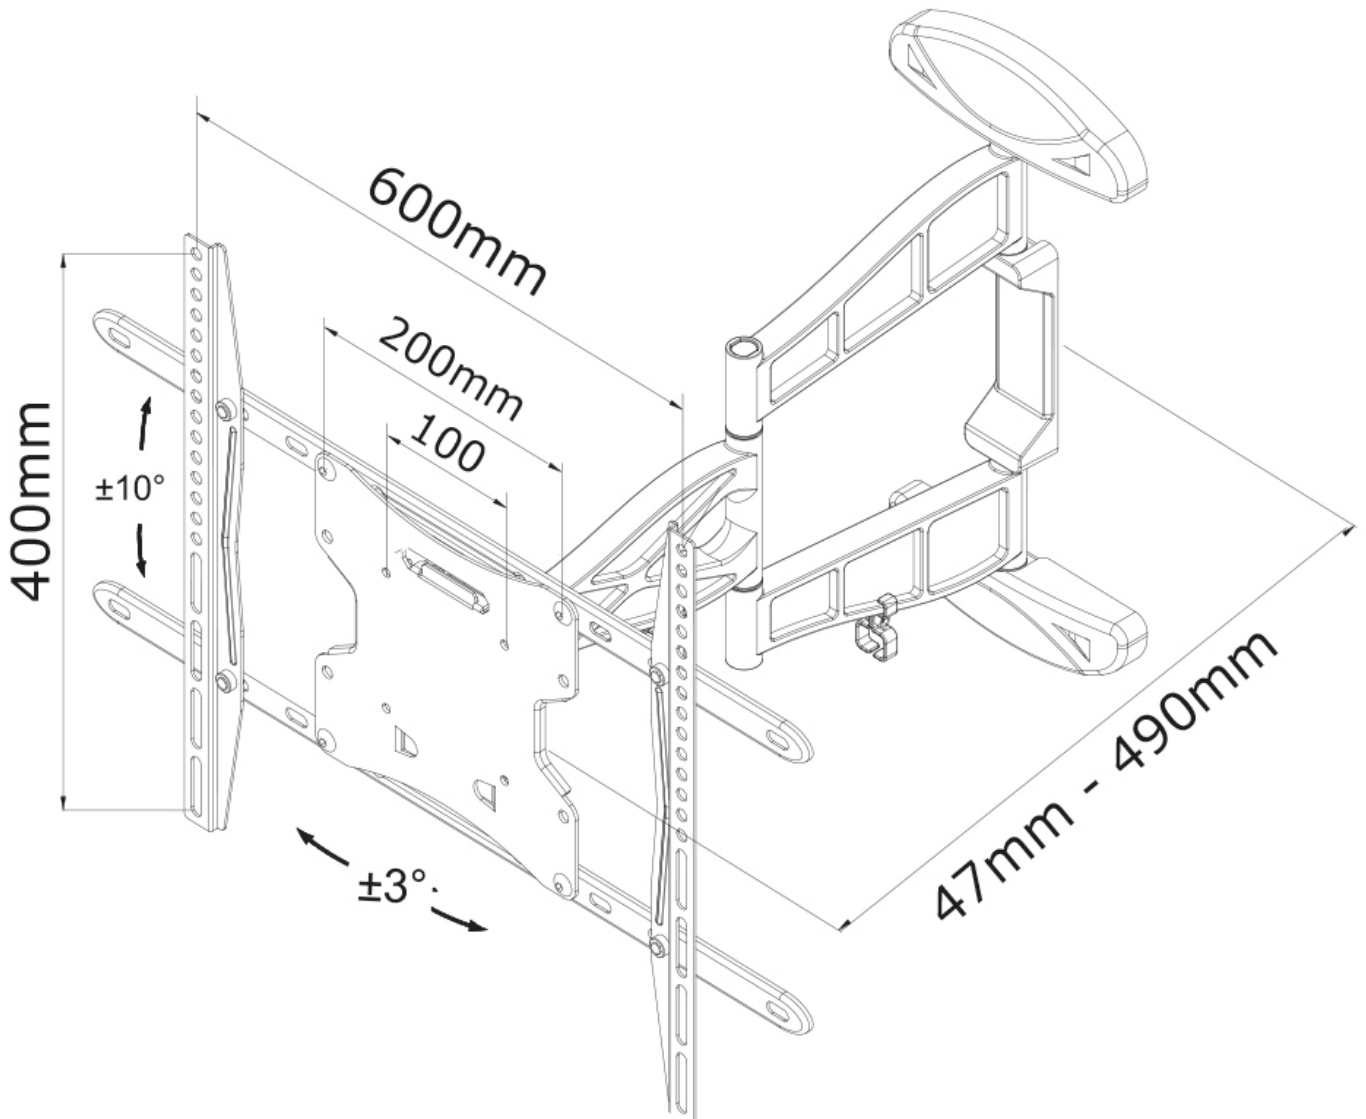

LED-W500

NEOMOUNTS TV WALL MOUNT

Neomounts