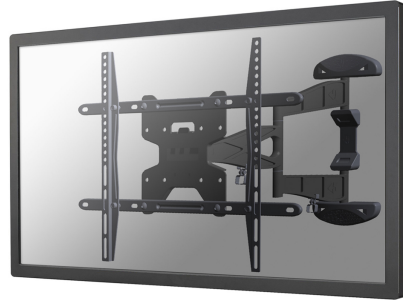

LED-W500

SPECIFICATIONS

GENERAL

Min. screen size*	32 inch
Max. screen size*	60 inch
Max. weight	30 kg (per screen)
Screens	1
VESA minimum	100x100 mm
VESA maximum	600x400 mm
Distance to wall	4,7-49 cm

FUNCTIONALITY

Type	Tilt Rotate Swivel Full motion
Tilt (degrees)	10°
Swivel (degrees)	180°
Rotate (degrees)	6°
Adjustment type	None

INFORMATION

Color	Black
Main material	Steel
Warranty	5 year
EAN code	8717371443733

*Please note: The inch sizes stated are just an indication, combined with the weight and VESA sizes. The maximum weight and VESA size are absolute restrictions for the products and should not be exceeded.

NEOMOUNTS TV WALL MOUNT

Neomounts