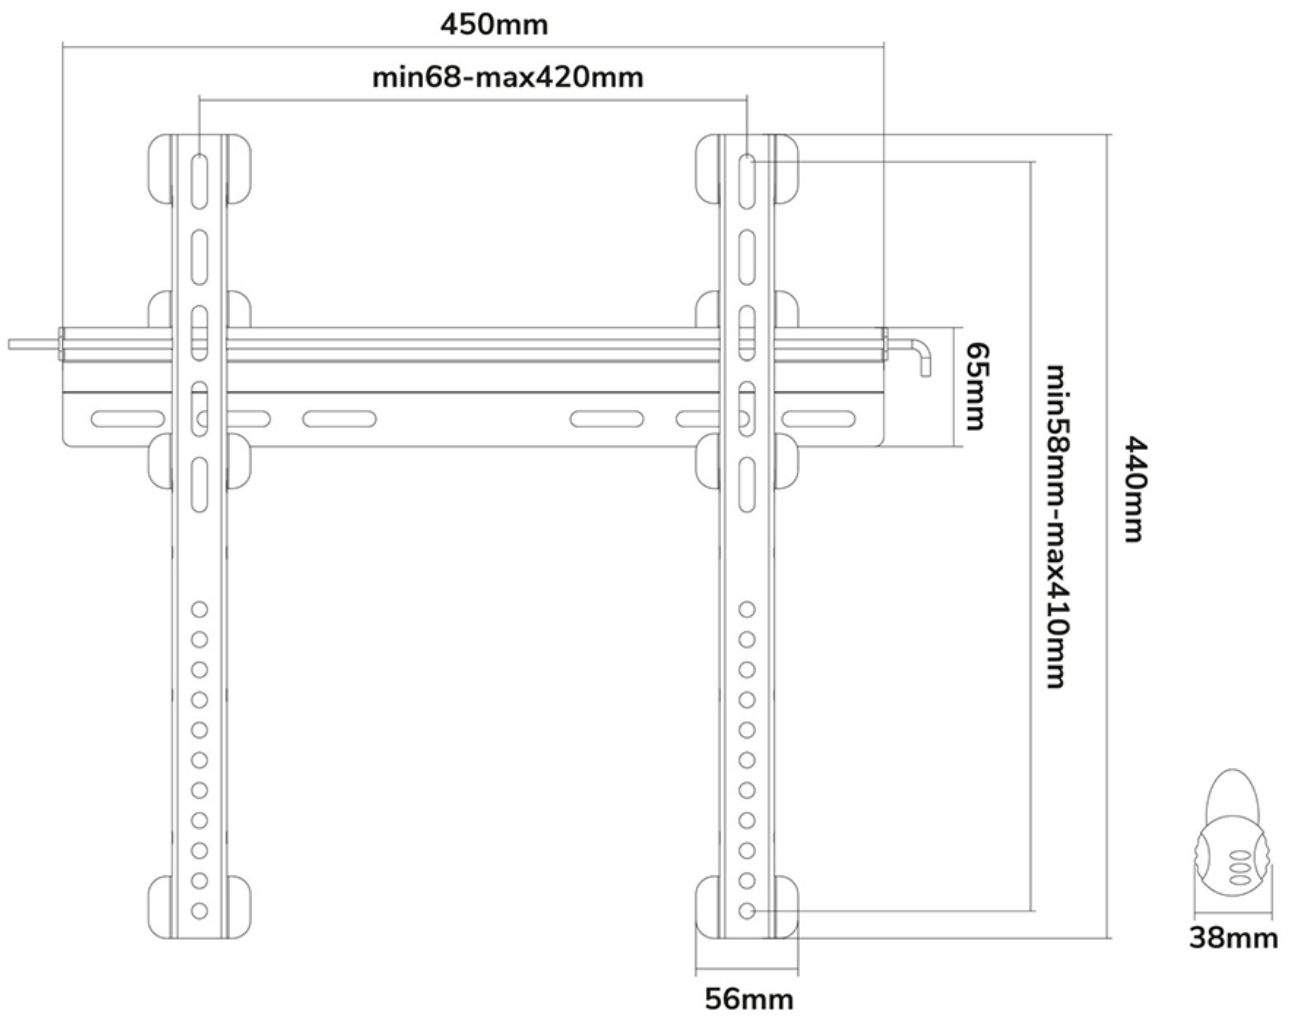

PLASMA-W040BLACK NEOMOUNTS TV WALL MOUNT

Neomounts