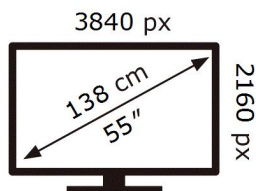

ENERG

SAMSUNG

QE55S90CAT

82 kWh/1000h

ABCDEF **G**

134 kWh/1000h

2019/2013