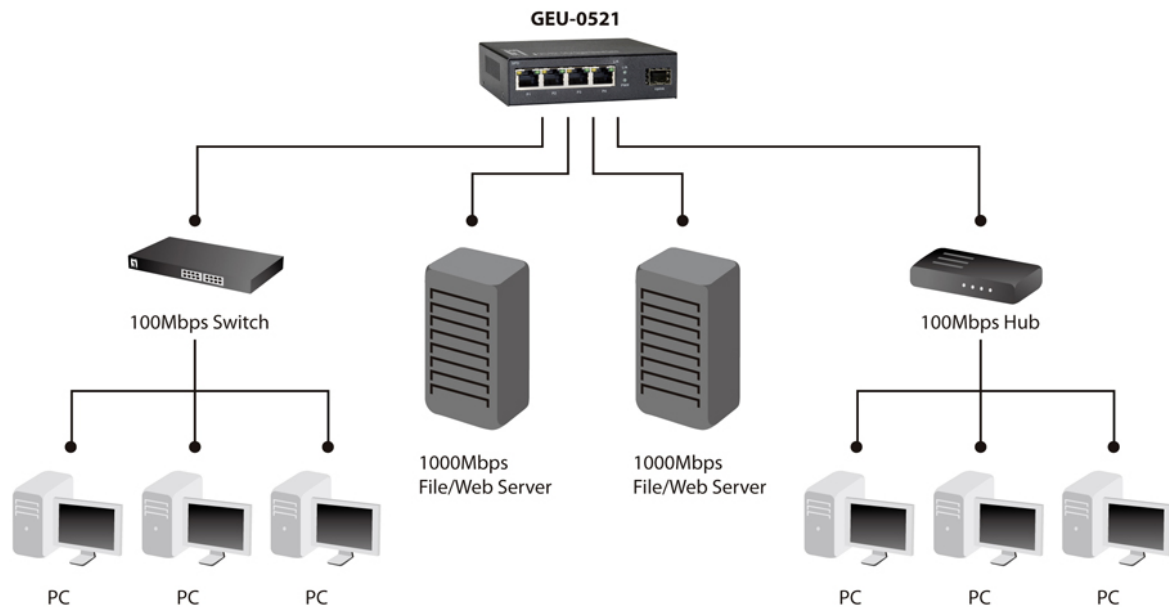

GEU-0521 Version: 2

5-Port Gigabit Switch, 1 x SFP

GEU-0521 is designed to make conversion between 10/100/1000Base-T and 1000Base-SX/LX Fiber Ethernet. The overall network flexibility is enhanced, and the network efficiency is also improved to accommodate and deliver high bandwidth applications. Providing 10Gbps internal switching fabric, the GEU-0521 can handle an extremely large amount of data in a secure topology linking to a backbone or high capacity servers. The GEU-0521 provides 4K MAC address table, 9K bytes JUMBO Frame, and offers wire-speed packet transfer performance without risk of packet loss. The high data throughput of the device makes it ideal for most Gigabit environments, especially for the network to be upgraded to a Gigabit environment.

Key Features

- 4 Gigabit Ethernet ports and 1 Gigabit SFP slot
- 9K jumbo frames to increase data transfer rates
- 1000Mbps full-duplex, 10/100Mbps full/half-duplex, auto-negotiation, auto-MDI/MDIX
- Supports 1K MAC address auto-learning and auto-aging
- IEEE 802.3x Flow Control protects against lost packets for reliable data transmission
- Provides wall or desktop mounting
- Quick and easy installation

Physical Specifications

Dimensions (W x D x H mm):

112 x 96 x 30mm

Weight (g):

380g

Diagram

Order Information

GEU-0521