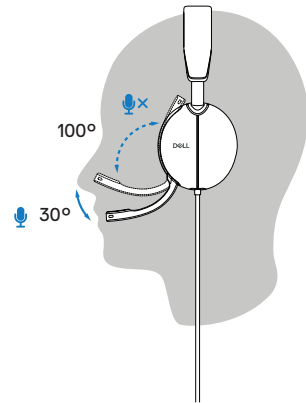

Dell Pro Wired ANC Headset WH5024

Quick Start Guide