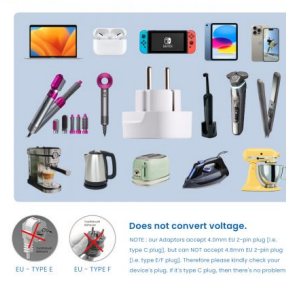

### TECHNICAL

- Input plugs: Euro (EU), Australia/China, UK, USA/Japan, Switzerland, Italy, Brazil.
- Output plugs: Europe (Schuko)
- Input: AC 100V-250V 50Hz
- Output: 250V/10A, 13A, 16A Max (2500W, 3250W, 4000W), 120V/10A, 13A, 16A Max (1200W, 1560W, 1920W)
- Max Power: 16A Max.(1920W at 120V or 4000W at 250V)
- Metal Material: Full copper with nickel Plating
- Color: White
- Dimensions: 48 x 50 x 60 mm
- Weight: 52 gr
- Suitable for equipment with unearthed plugs – Does not convert voltage
- Indoor use and unearthed devices only

### LOGISTIC

- Product Weight:
- Retail packaging Dimension (mm):

**Use With Any Type of Plug**

**Travel Plug Adapter**

**Compatible Appliances**

**Plug Compatibility**

**Safe for Children**

**Ideal for travel**