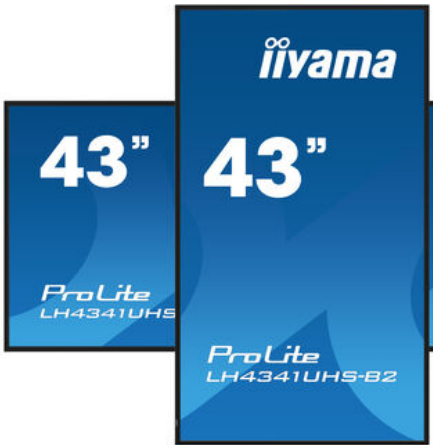

24/7

24/7 displays are designed for a continuous operation.

SPECIFICATION

01 DISPLAY CHARACTERISTICS

Design	Thin bezel
Diagonal	42.5", 108cm
Panel	IPS, haze 1%
Native resolution	3840 x 2160 (8.3 megapixel 4K UHD)
Aspect ratio	16:9
Panel brightness	500 cd/m ²
Static contrast	1200:1
Response time (GTG)	8ms
Viewing zone	horizontal/vertical: 178°/178°, right/left: 89°/89°, up/down: 89°/89°
Colour support	1.07B 10bit (8bit + Hi-FRC) (NTSC 72%)
Horizontal Sync	30 - 80kHz
Viewable area W x H	941.2 x 529.4mm, 37.1 x 20.8"
Bezel width (sides, top, bottom)	13.5mm, 14mm, 14mm
Pixel pitch	0.245mm
Bezel colour and finish	black, glossy

Product dimensions W x H x D	968 x 557.5 x 54mm
Box dimensions W x H x D	1075 x 683 x 127mm
Weight (without box)	8.9kg
EAN code	4948570123520

POWER

HDMI

RB-232C

All trademarks and registered trademarks acknowledged. E & O E. Specification subject to change without notice. All LCD's comply with ISO-9241-307:2008 in connection with pixel defects. © IYAMA CORPORATION. ALL RIGHTS RESERVED