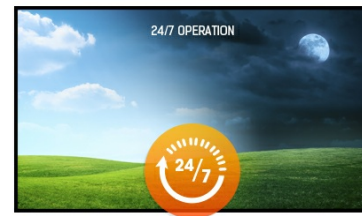

This 500cd/m² high brightness IPS panel with 4K UHD resolution (3840x2160) provides exceptional colour and image performance. With the built-in media player you can play your favourite music and show your most beautiful videos, photos and images directly on screen.

4K

UHD resolution (3840x2160), better known as 4K, offers a gigantic viewable area with 4 times more information and work space than a Full HD screen. Due to the high DPI (dots per inch), it displays an incredibly sharp and crisp image.

24/7

24/7 displays are designed for a continuous operation.

SPECIFICATION

01 DISPLAY CHARACTERISTICS

Design	Thin bezel
Diagonal	42.5", 108cm
Panel	IPS, haze 1%
Native resolution	3840 x 2160 (8.3 megapixel 4K UHD)
Aspect ratio	16:9
Panel brightness	500 cd/m ²
Static contrast	1200:1
Response time (GTG)	8ms
Viewing zone	horizontal/vertical: 178°/178°, right/left: 89°/89°, up/down: 89°/89°
Colour support	1.07B 10bit (8bit + Hi-FRC) (NTSC 72%)
Horizontal Sync	30 - 80kHz
Viewable area W x H	941.2 x 529.4mm, 37.1 x 20.8"
Bezel width (sides, top, bottom)	13.5mm, 14mm, 14mm
Pixel pitch	0.245mm
Bezel colour and finish	black, glossy