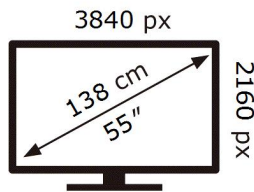

ENERG 

SAMSUNG

UE55CU7090U

80 kWh/1000h

ABCDEF **G**

130 kWh/1000h

2019/2013