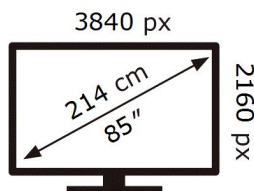

QE85QN93CAT

133 kWh/1000h

ABCDEF **G**

339 kWh/1000h

2019/2013