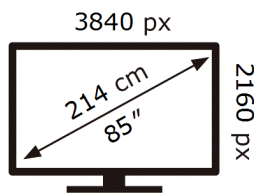

SAMSUNG

QE85QN93CAT

133 kWh/1000h

ABCDEF **G**

339 kWh/1000h

2019/2013

ENERG ⚡

SAMSUNG