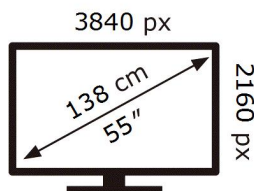

QE55QN93CAT

81 kWh/1000h

ABCDEF **G**

184 kWh/1000h

2019/2013