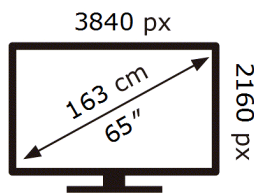

SAMSUNG

QE65QN93CAT

95 kWh/1000h

ABCDEF **G**

190 kWh/1000h

2019/2013

ENERG 

SAMSUNG