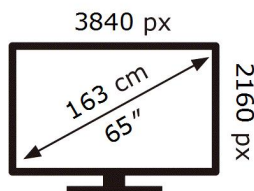

QE65QN93CAT

95 kWh/1000h

ABCDEF **G**

190 kWh/1000h

2019/2013