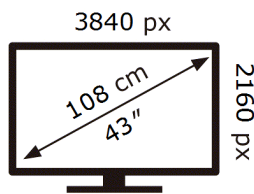

SAMSUNG

UE43CU71A0K

**54** kWh/1000h

ABCDEF **G**

**113** kWh/1000h

2019/2013

**ENERG**

**SAMSUNG**