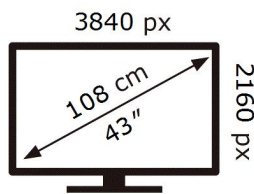

UE43CU71A0K

**54** kWh/1000h

ABCDEF **G**

**113** kWh/1000h

2019/2013