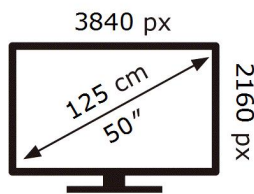

UE50CU71A0K

**71** kWh/1000h

ABCDEF **G**

**HDR**

**127** kWh/1000h

2019/2013