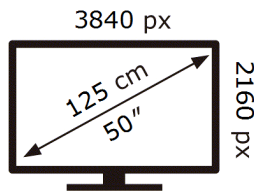

SAMSUNG

UE50CU71A0K

71 kWh/1000h

ABCDEF **G**

127 kWh/1000h

2019/2013