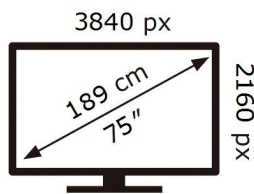

ENERG

SAMSUNG

TQ75Q83CAT

141 kWh/1000h

ABCDEF **G**

384 kWh/1000h

2019/2013