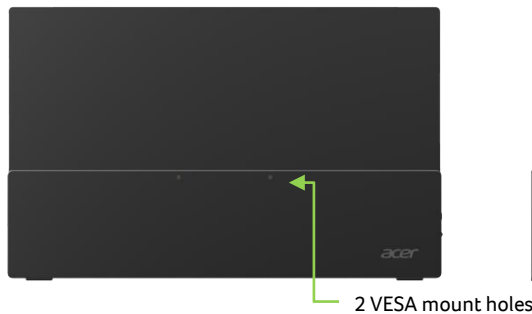

Specifications

Panel	Display Size	15.6" H
	Maximum Resolution and Refresh Rate	1920X1080@60Hz
	Glare	No
	Panel	In-Plane Switching
	Response Time	4ms (G to G)
	Contrast Ratio	100,000,000:1 (ACM)
	Brightness	250 nits (cd/m²)
	Viewing Angle	170° (H), 170° (V)
	Colors	16.7M
	Bits / Color gamut	6bit+FRC / 45%NTSC
	Input Signal	2xType-C + 1xMini HDMI+SPK+Audio out
System	VESA Wall Mounting	75x75mm
	Speaker	1Wx2
	Power Supply (100 - 240 V)	External Type-C adapter of 15W or higher (not included)
	Tilt / Height adjustment	45°~60°/NA
	Swivel/Pivot	NA/NA

Feature Highlights

Professional Performance

- 15.6" FHD resolution
- IPS panel technology
- 170° wide view angle
- 45% NTSC
- HDR10 support
- AMD FreeSync™
- Tilt-able
- Acer VisionCare
- VESA wall mount

Portable Cable-Free design

- Cable-free USB Type-C*
- Mini HDMI
- Ultra Slim portable design

*Power delivery via USB-C™ cable only when source can supply power. Extending or mirroring your display with a Type-C port requires video out (DisplayPort Alt Mode) functionality.

2 VESA mount holes

FHD resolution

PM1 series brings users into a perfect colorful world with FHD 1920 x 1080, and provides the finest natural and sharp original quality with IPS panel and 100,000,000:1 contrast ratio.

Wide Viewing Angle

Acer's Wide viewing angle feature is able to display color accurately up to 170 degree so that no matter which angle you choose to view it from, your monitor will display colors perfectly.

In-Plane Switching technology

In-Plane Switching technology, which is accurate across 170° presents a splendid quality in wide angles. Through the screen, everything is crisp and clear from any angle

USB Type-C™

Declutter your life and keep things simple with this single-cable solution. One USB Type-C™ cable hooks up your PM1 series display to a laptop, smartphone or tablet.

About Acer

Established in 1976, Acer is an information and communication technology company dedicated to the research, design, marketing, sale and support of innovative products that enhance people's lives. Acer's green supply chain delivers environmentally friendly PCs, displays, projectors, servers, tablets and smartphones — tools our customers need to explore beyond limits and experience more. Ranked No. 3 for notebooks globally (IDC 2012), Acer employs 8,000 people, and 2011 revenues reached US$15.7 billion. Please visit www.acer.com for more information.