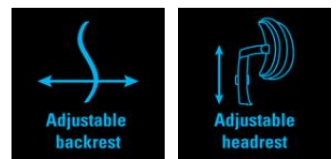

ErgoFusion Gaming Chair Basic

Item no.:

640-97

EAN:

Sandberg ErgoFusion Gaming Chair Basic combines simplicity, high quality, and comfort. The ergonomic backrest in breathable mesh ensures an optimal sitting position for many hours of office work or gaming. You can adjust the lower part of the backrest for optimal lumbar support. The padded armrests are comfortable to rest your arms on and can be flipped up completely so the chair can be easily parked close to the desk when not in use. If you prefer a more reclined sitting position, the backrest can be easily tilted backward with a springlike function. The comfortable headrest can also be adjusted to your liking, both in height and angle. With the deep and balanced seat, you are guaranteed optimal sitting comfort. The chair is constructed from durable quality materials that are just made to last, which is emphasized by a full 5-year warranty.

 More information:
 www.sandberg.world

Sandberg ErgoFusion Gaming Chair Basic

Specifications

Max load: 100 kg
Nylon frame
Armrest: Padded, Up/down function
Backrest material: Breathable mesh
Seat material: Foam
Mechanism: Butterfly
5 legs / wheels
Class 2 gas lift