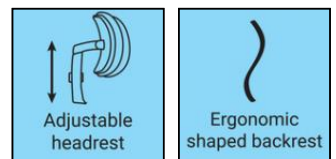

ErgoFusion Gaming Chair Basic

Item no.:

640-97

EAN:

Sandberg ErgoFusion Gaming Chair Basic combines simplicity, high quality, and comfort. The ergonomic backrest in breathable mesh ensures an optimal sitting position for many hours of office work or gaming. You can adjust the lower part of the backrest for optimal lumbar support. The padded armrests are comfortable to rest your arms on and can be flipped up completely so the chair can be easily parked close to the desk when not in use. If you prefer a more reclined sitting position, the backrest can be easily tilted backward with a springlike function. The comfortable headrest can also be adjusted to your liking, both in height and angle. With the deep and balanced seat, you are guaranteed optimal sitting comfort. The chair is constructed from durable quality materials that are just made to last, which is emphasized by a full 5-year warranty.

 More information:
 www.sandberg.world

Sandberg ErgoFusion Gaming Chair Basic

Specifications

Max load: 100 kg
Nylon frame
Armrest: Padded, Flip-up function
Backrest material: Breathable mesh
Seat material: Foam
Mechanism: Butterfly
5 legs / wheels
Class 2 gas lift