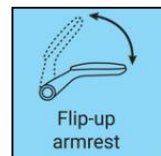

ErgoFusion Gaming Chair Basic

Item no.:

640-97

EAN:

Sandberg ErgoFusion Gaming Chair Basic combines simplicity, high quality, and comfort. The ergonomic backrest in breathable mesh ensures an optimal sitting position for many hours of office work or gaming. You can adjust the lower part of the backrest for optimal lumbar support. The padded armrests are comfortable to rest your arms on and can be flipped up completely so the chair can be easily parked close to the desk when not in use. If you prefer a more reclined sitting position, the backrest can be easily tilted backward with a springlike function. The comfortable headrest can also be adjusted to your liking, both in height and angle. With the deep and balanced seat, you are guaranteed optimal sitting comfort. The chair is constructed from durable quality materials that are just made to last, which is emphasized by a full 5-year warranty.

 More information:
 www.sandberg.world

Sandberg ErgoFusion Gaming Chair Basic

Specifications

Max load: 100 kg
Nylon frame
Armrest: Padded, Flip-up function
Backrest material: Breathable mesh
Seat material: Foam
Mechanism: Butterfly
5 legs / wheels
Class 2 gas lift