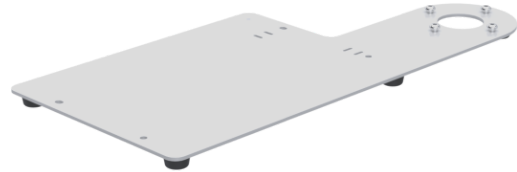

# Freestanding peripheral plate (for one pole) for Samsung 24" Kiosk - 32

SKS005-32

The Freestanding peripheral plate (for one pole) allows for additional peripherals to be combined with the Samsung 24" kiosk.

This allows for combining the kiosk with one pole with a peripheral mount, where, for example, an external payment devices can be added.

The Freestanding peripheral plate sits underneath the Samsung kiosk and allows for neat cable management.

Compatible with one pole and a peripheral mount for external devices like payment terminals  
Enables external devices, such as payment terminals, to be mounted securely with the Samsung 24" kiosk  
Located beneath the kiosk to provide neat and organized cable management  
5-year warranty

## Product Dimensions

<b>Unit Depth</b>	448 mm
<b>Unit Height</b>	15 mm
<b>Unit Weight</b>	1.87 kg